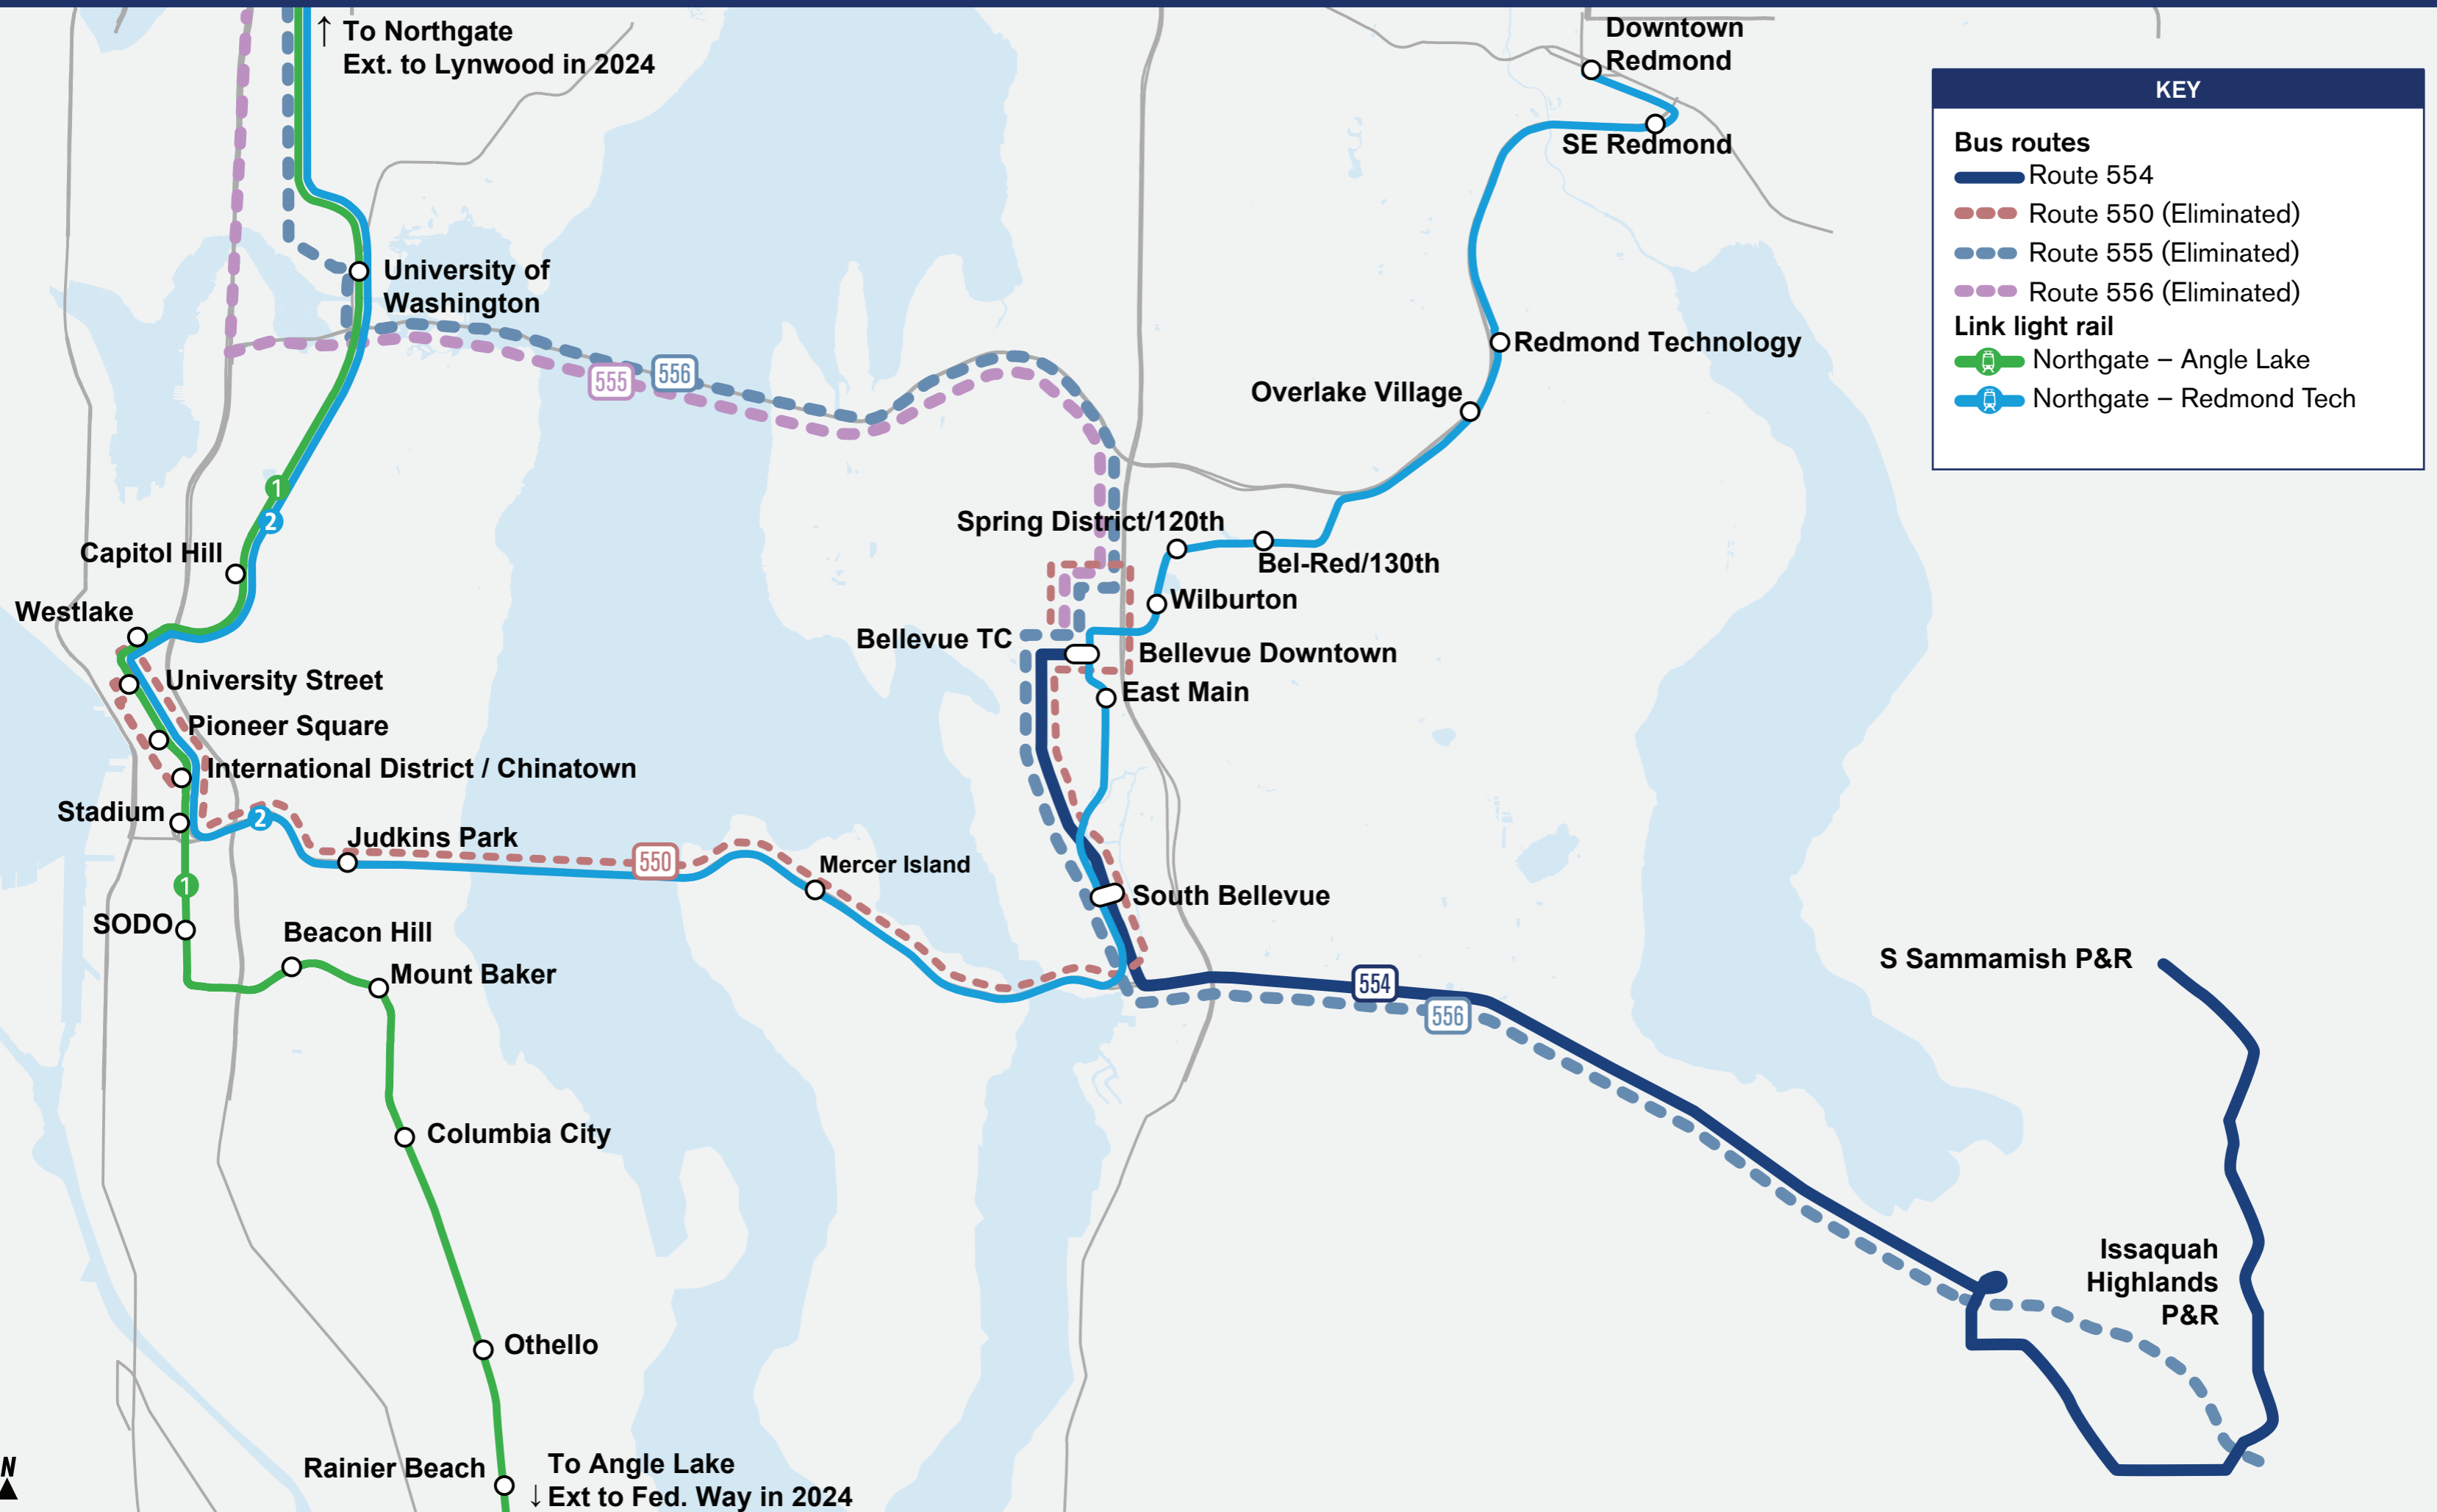

# I-90 Map 550/554/555/556

KEY	
<b>Bus routes</b>	
	Route 554
	Route 550 (Eliminated)
	Route 555 (Eliminated)
	Route 556 (Eliminated)
<b>Link light rail</b>	
	Northgate - Angle Lake
	Northgate - Redmond Tech

# Proyecto East Link Connections

## Sound Transit Express Route 550 reemplazada

### El recorrido abarca los siguientes barrios:

- Bellevue, Mercer Island, Seattle