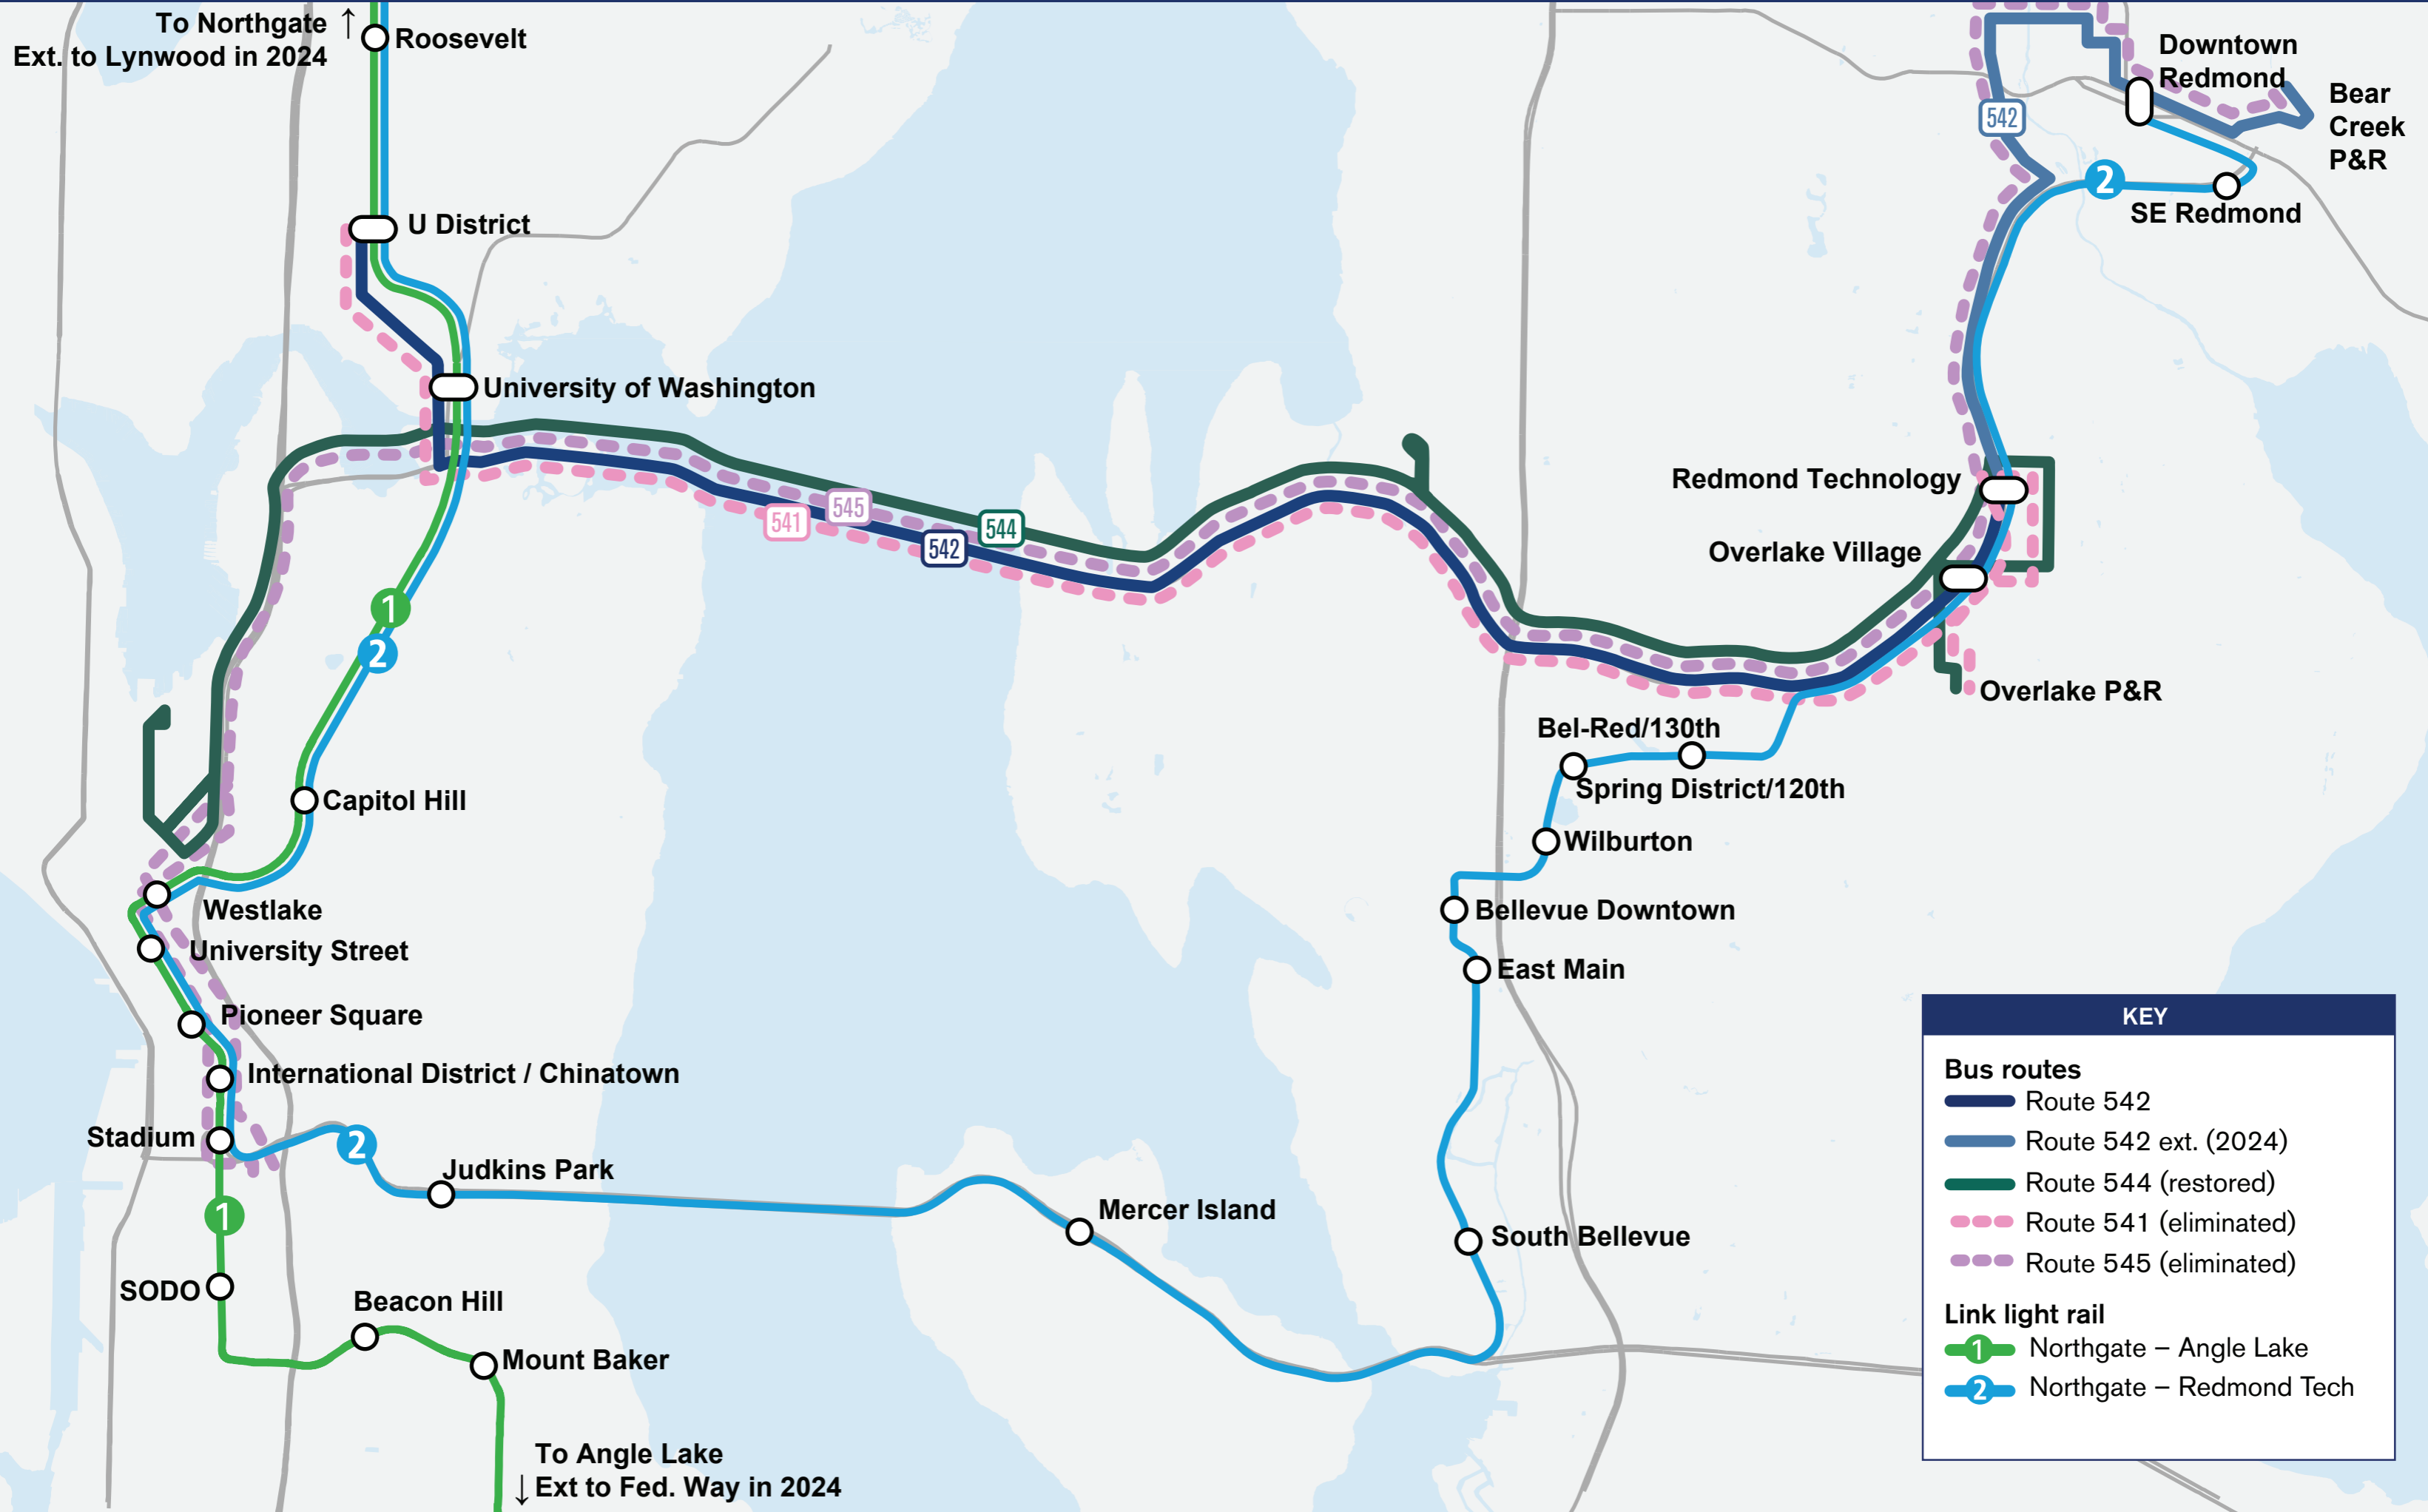

# SR-520 Map (541/542/544/545)

KEY	
<b>Bus routes</b>	
	Route 542
	Route 542 ext. (2024)
	Route 544 (restored)
	Route 541 (eliminated)
	Route 545 (eliminated)
<b>Link light rail</b>	
	1 Northgate – Angle Lake
	2 Northgate – Redmond Tech

## East Link Connections परियोजना

### प्रतिस्थापित Sound Transit Express Route 541

#### सेवार्थ पड़ोसी क्षेत्र:

- University District, Medina, Redmond Technology Station, Overlake Village Park and Ride