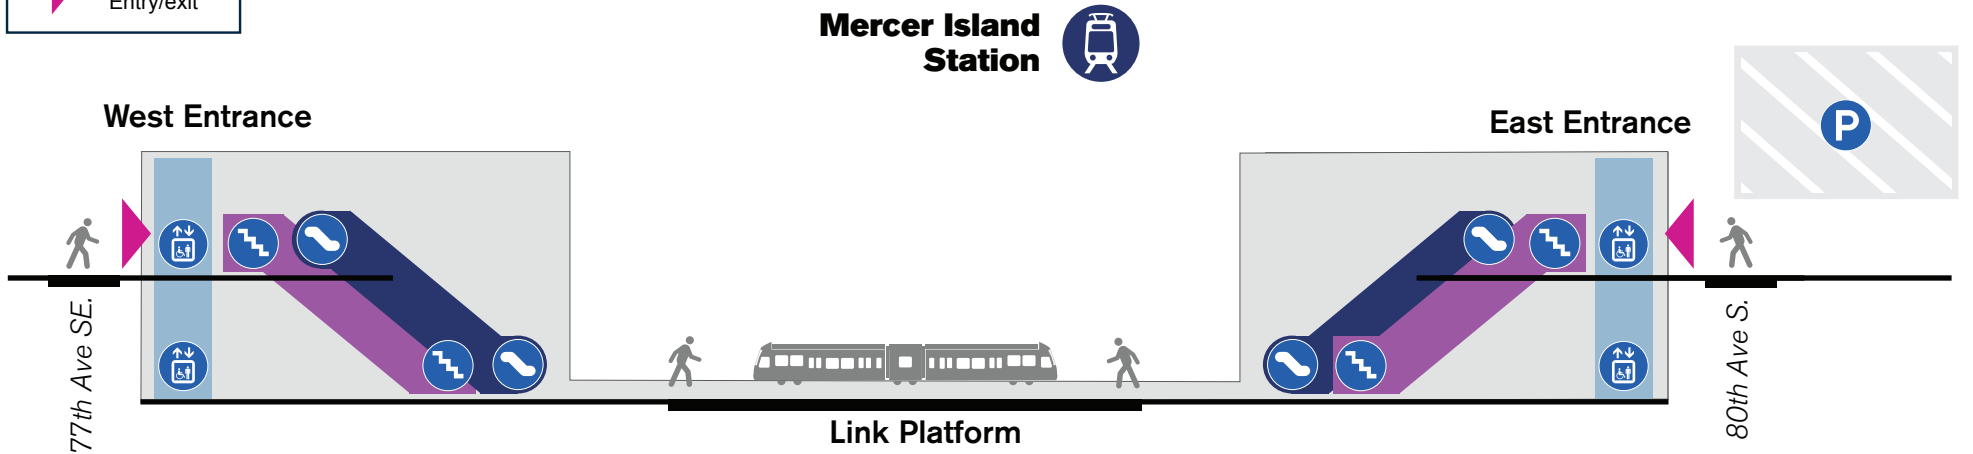

# Mercer Island Station

 **CONNECTING ROUTES**

204, 215, 218, 269, 630

*Graphic is not to scale*