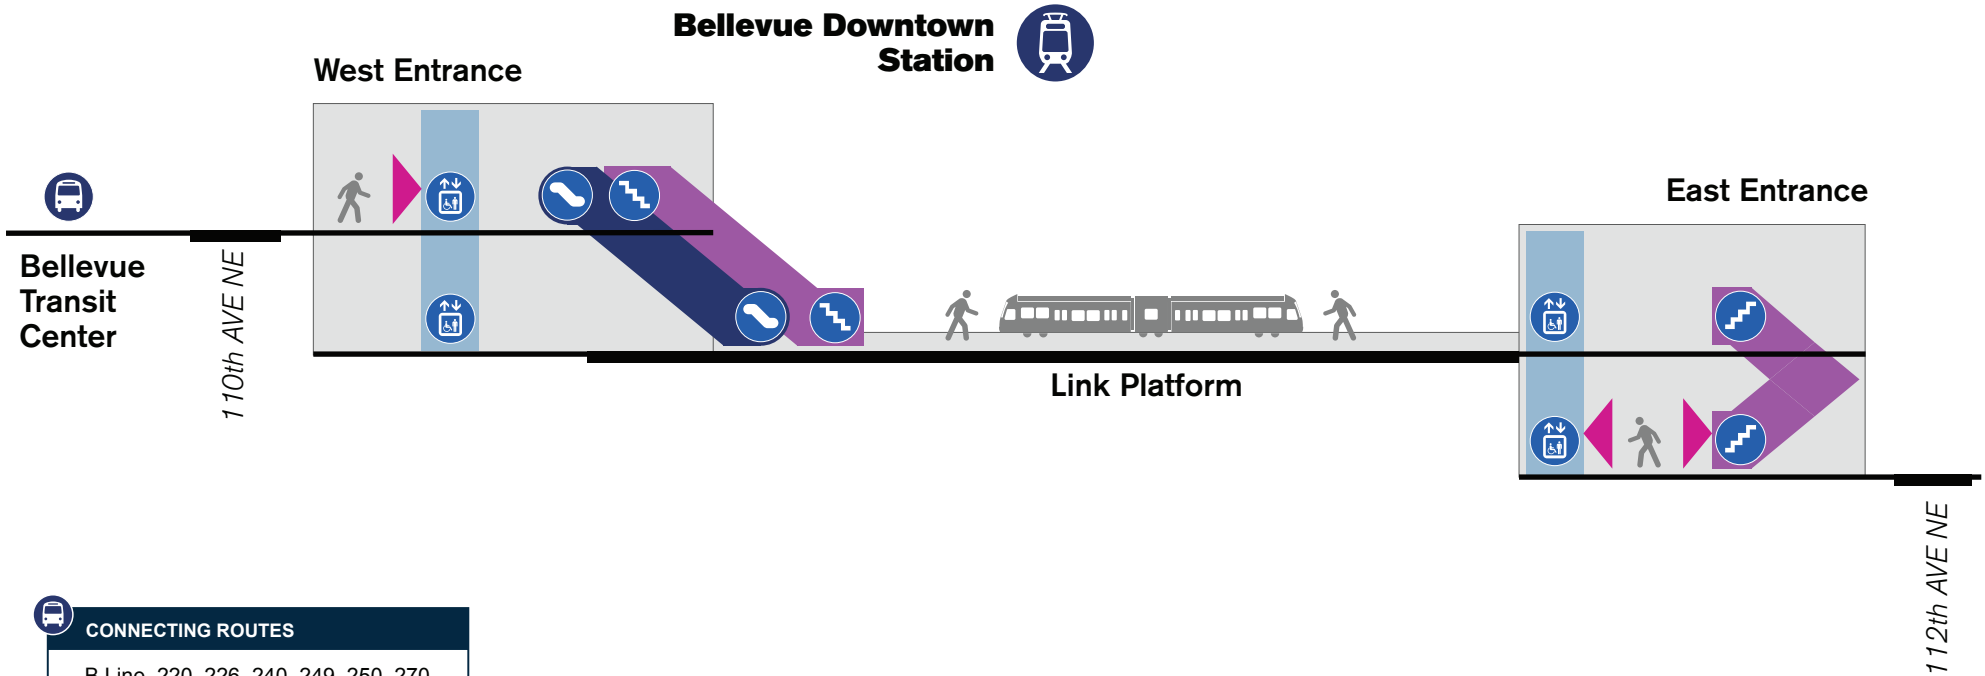

# Bellevue Downtown Station

KEY	
	Station area
	Elevators
	Escalators
	Stairs
	Entry/exit

 **CONNECTING ROUTES**

B Line, 220, 226, 240, 249, 250, 270,  
342, 532, 535, 554, 560, and 566

Graphic is not to scale