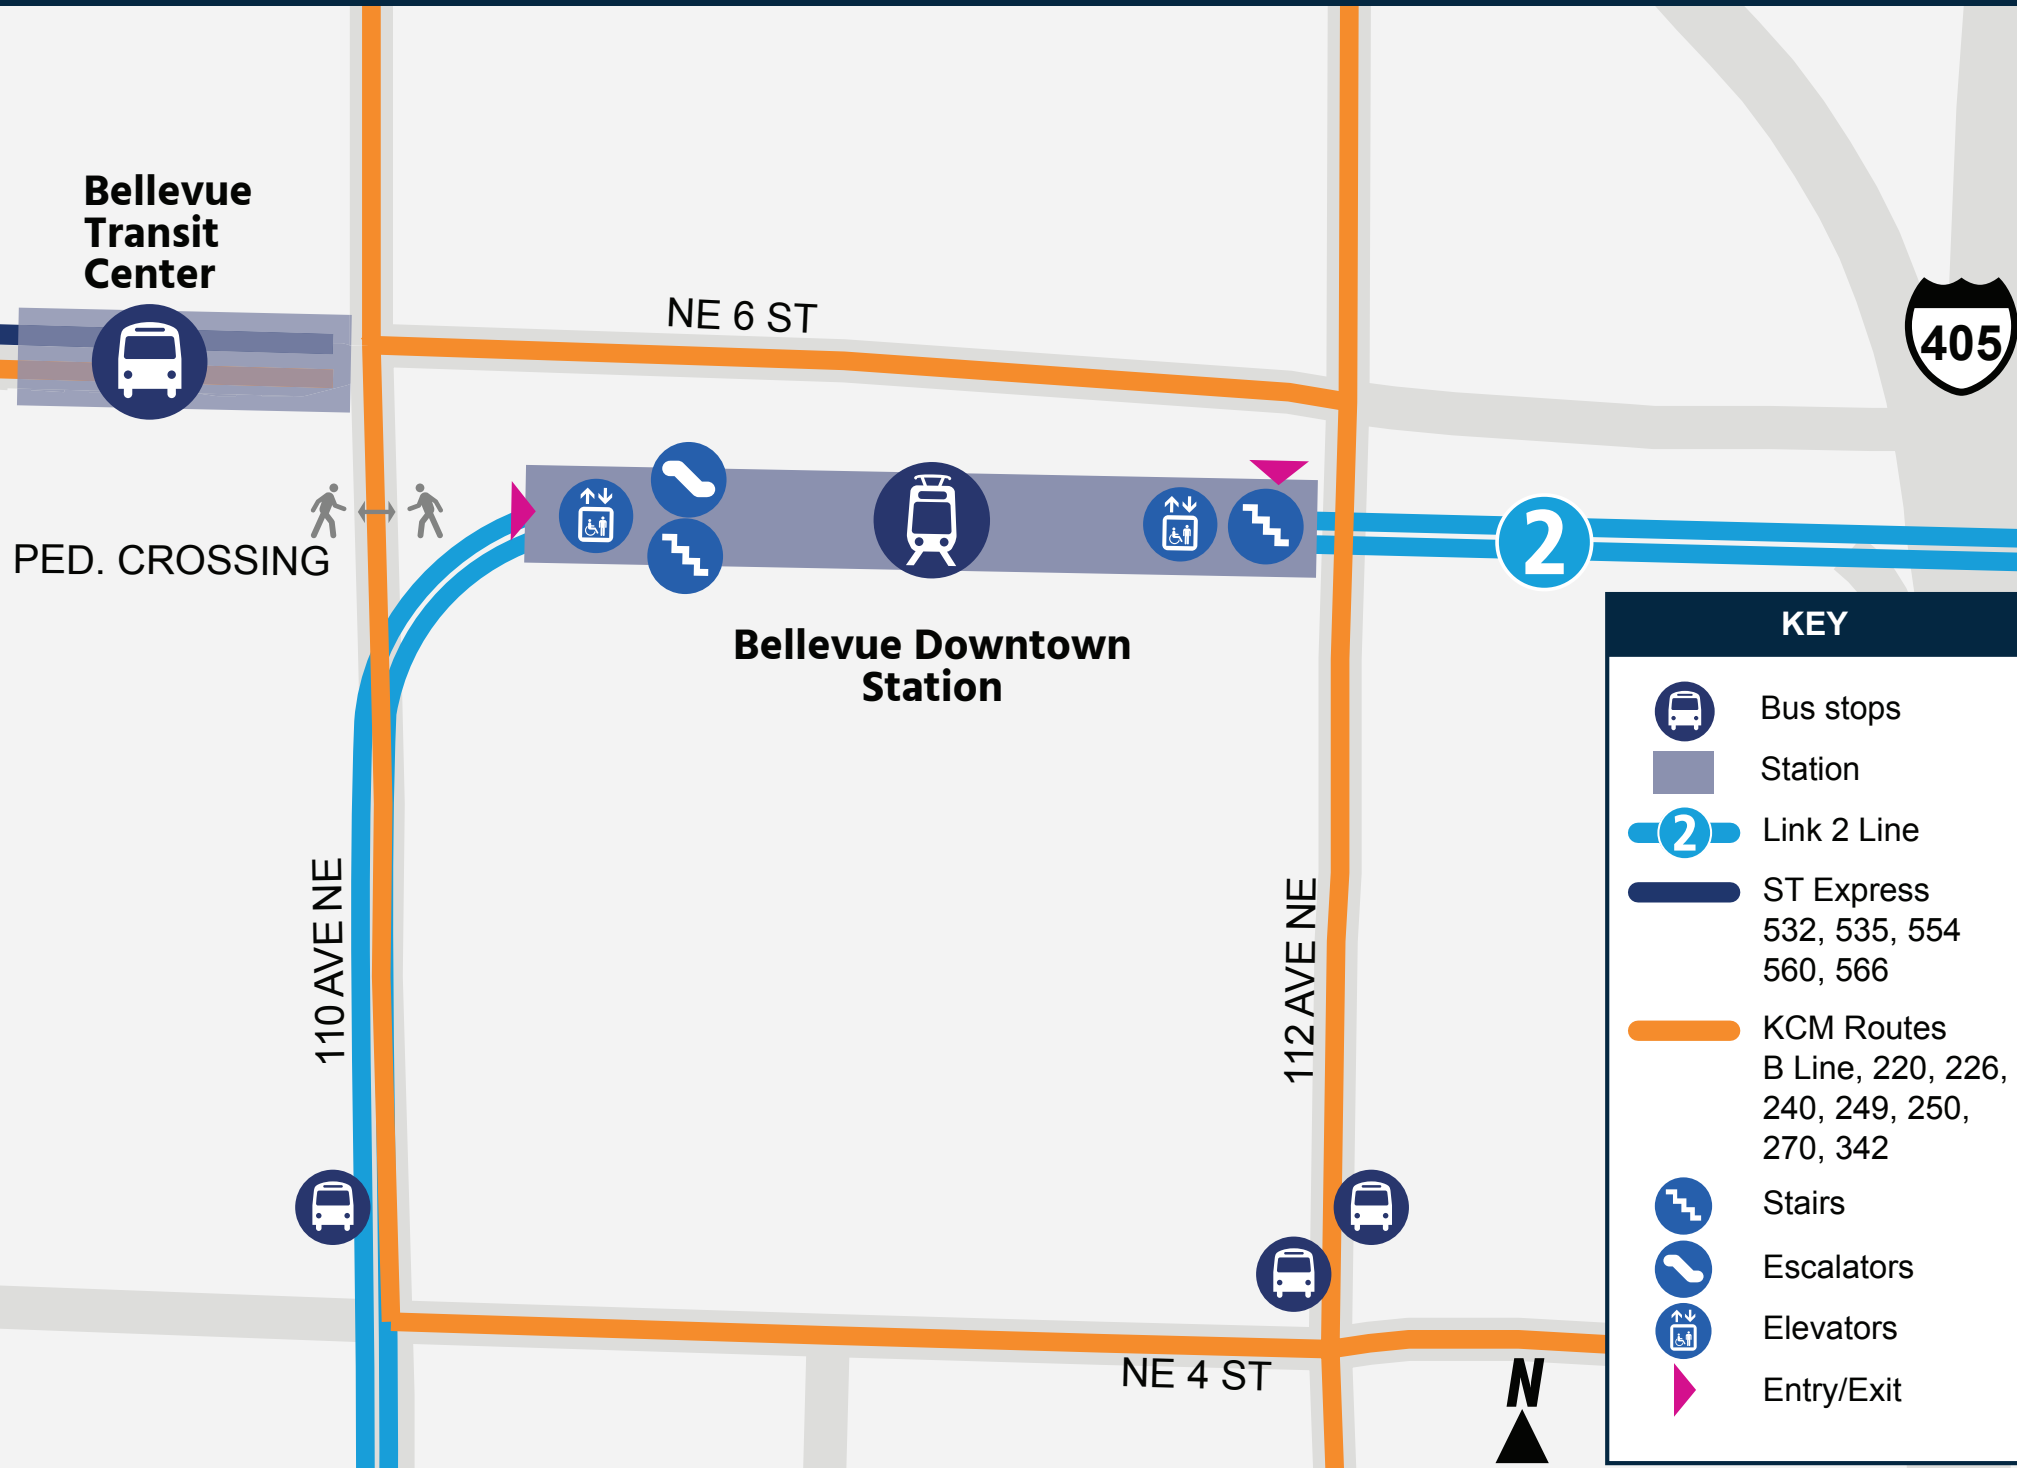

Bellevue Downtown Station

**Bellevue
Transit
Center**

NE 6 ST

PED. CROSSING

2

**Bellevue Downtown
Station**

110 AVE NE

112 AVE NE

NE 4 ST

KEY

Bus stops

Station

Link 2 Line

ST Express
532, 535, 554
560, 566

KCM Routes
B Line, 220, 226,
240, 249, 250,
270, 342

Stairs