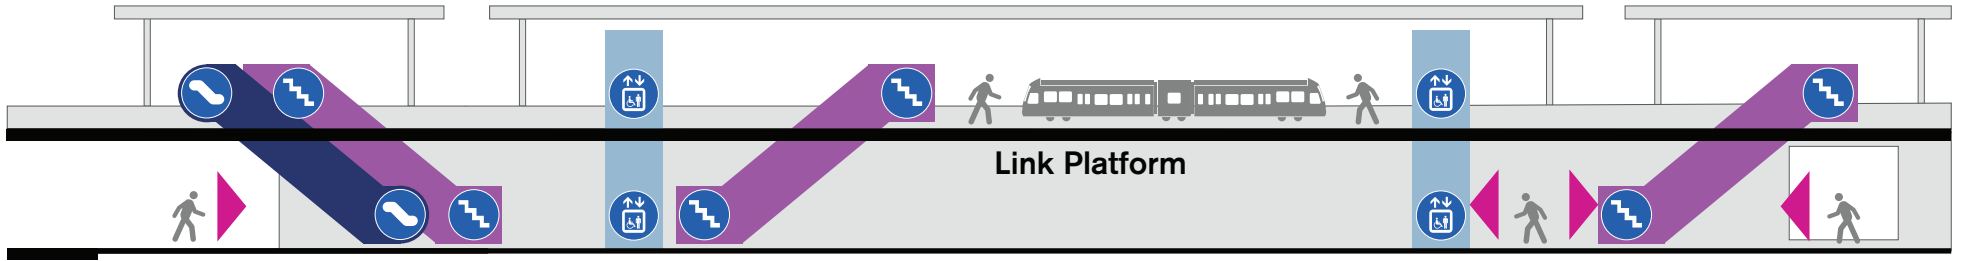

# Wilburton Station

South Entrance

Wilburton Station 

North Entrance

NE 8th St

Link Platform

Entrance

 **CONNECTING ROUTES**  
B Line 226 and 250

*Graphic is not to scale*