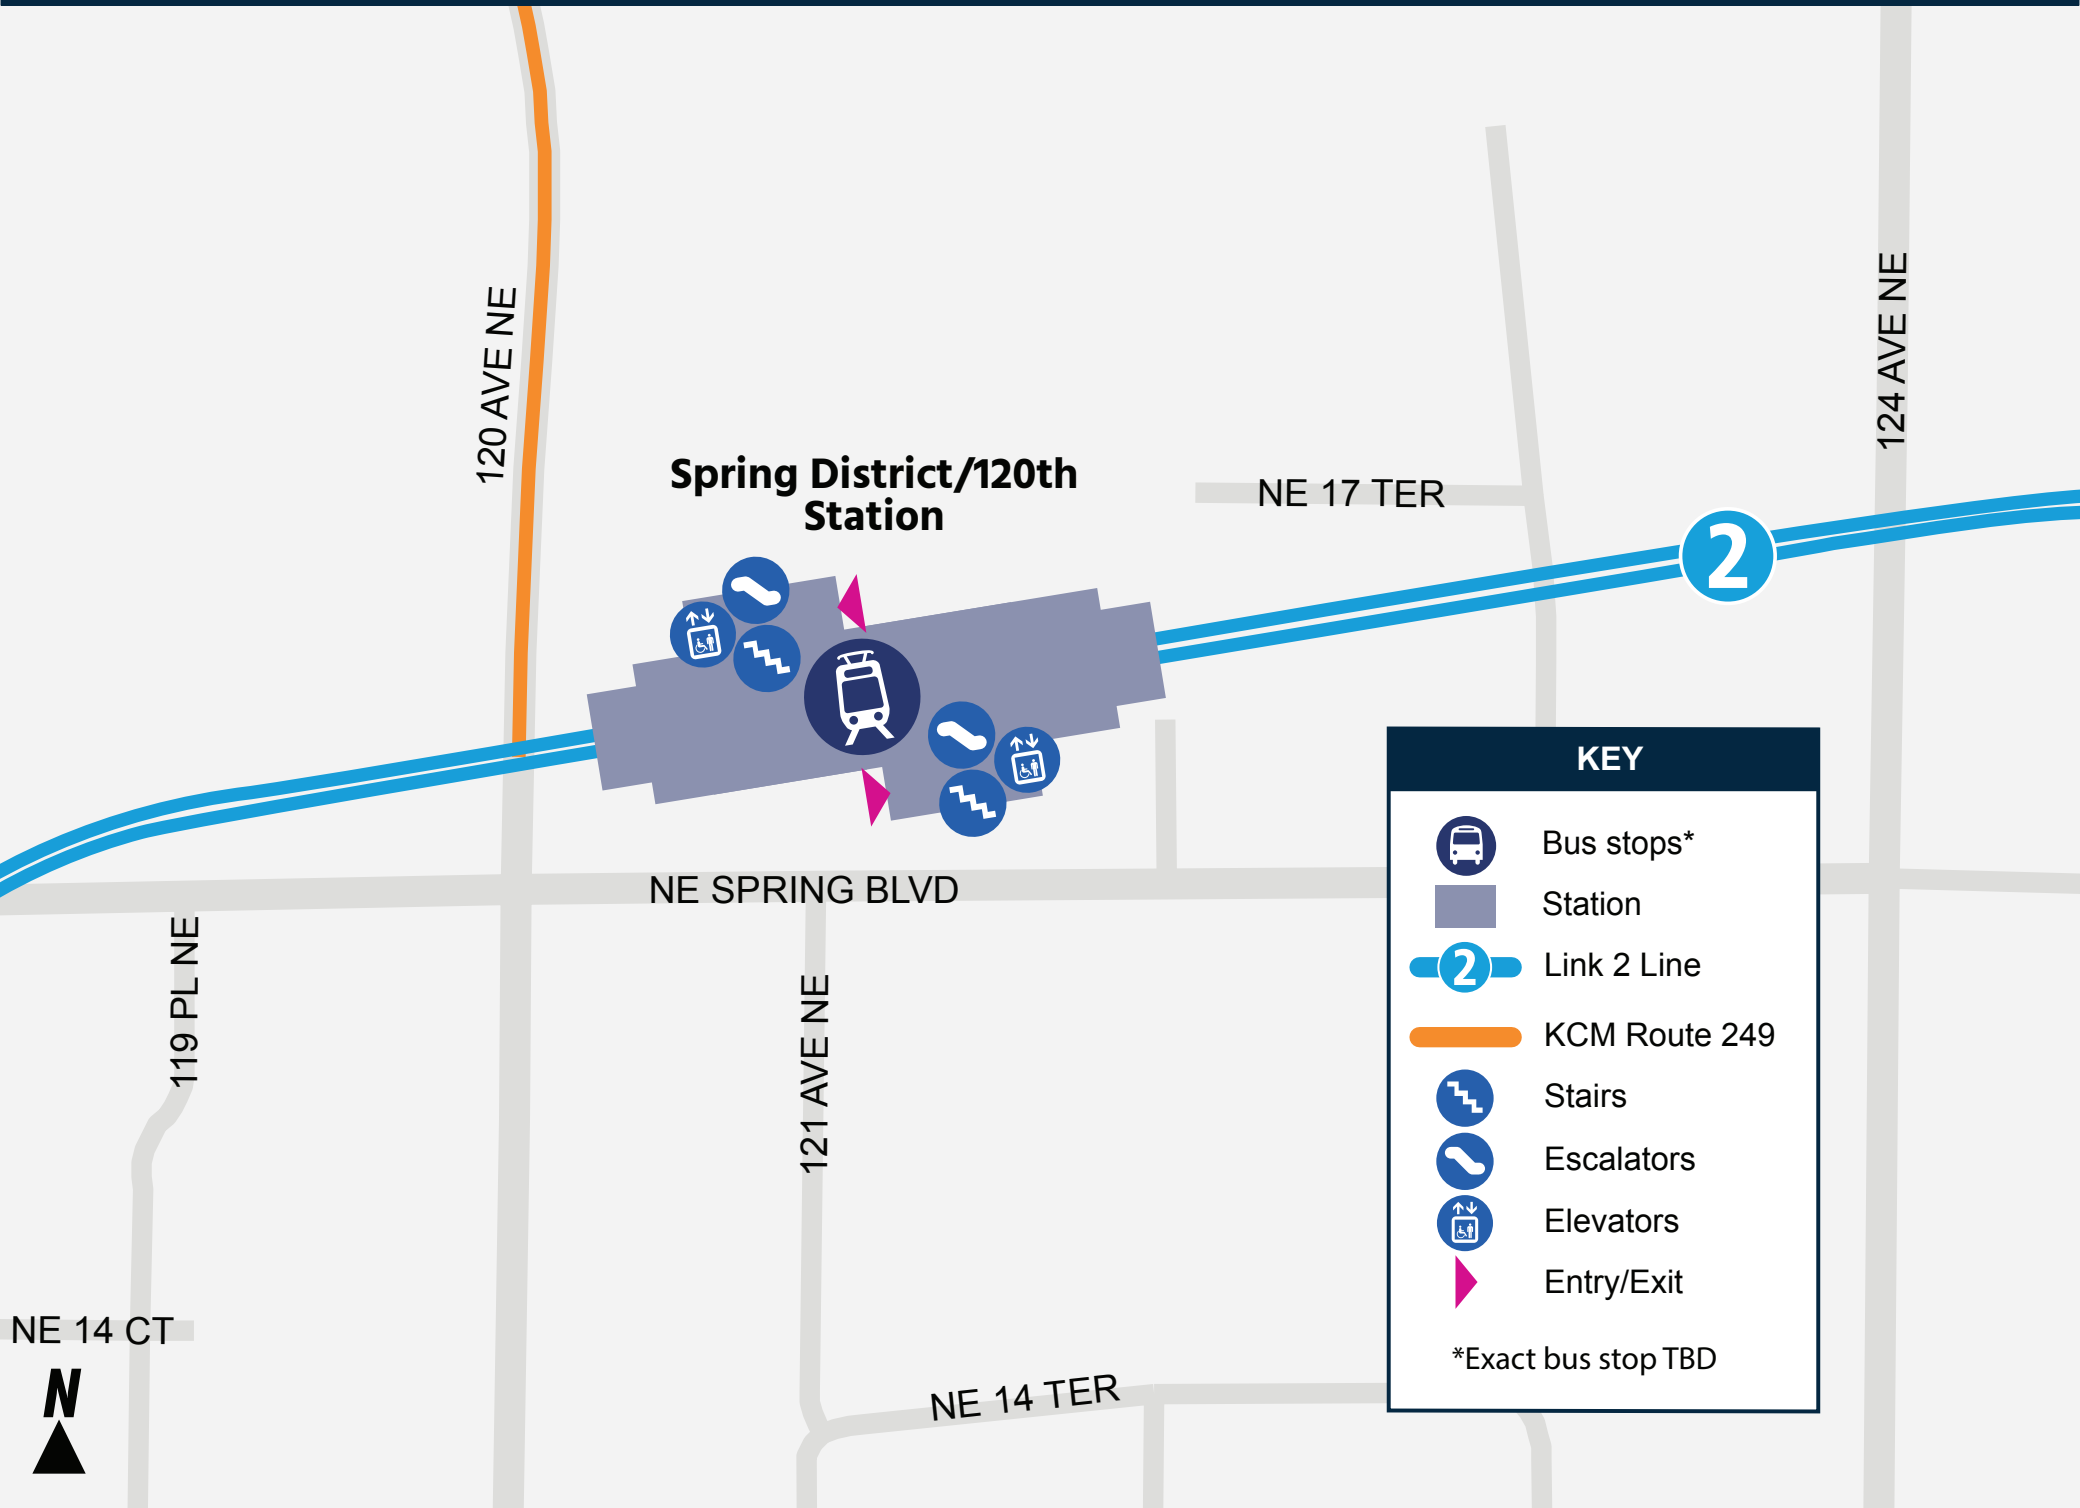

# Spring District/120th Station

Spring District/120th Station

NE 17 TER

120 AVE NE

124 AVE NE

NE SPRING BLVD

119 PL NE

121 AVE NE

NE 14 CT

NE 14 TER

## KEY

Bus stops\*

Station

Link 2 Line

KCM Route 249

Stairs

Escalators

Elevators

Entry/Exit

\*Exact bus stop TBD