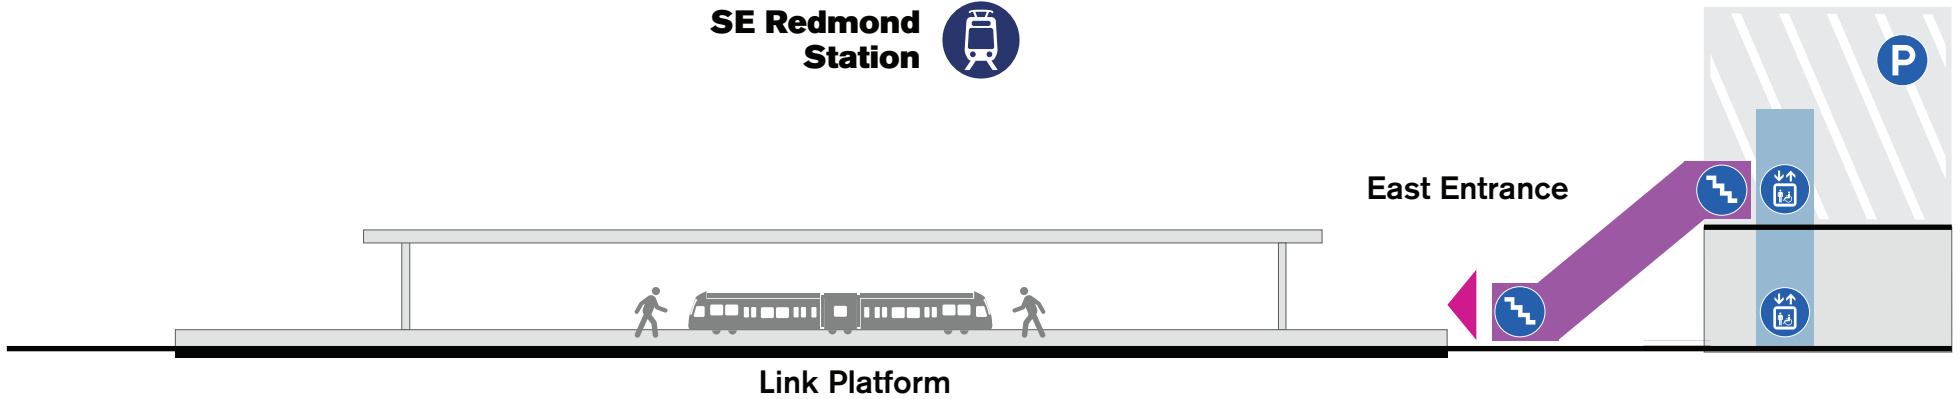

SE Redmond Station

KEY	
	Station area
	Elevators
	Escalators
	Stairs
	Parking
	Entry/exit

SE Redmond Station 

 CONNECTING ROUTES
251, 269

Graphic is not to scale