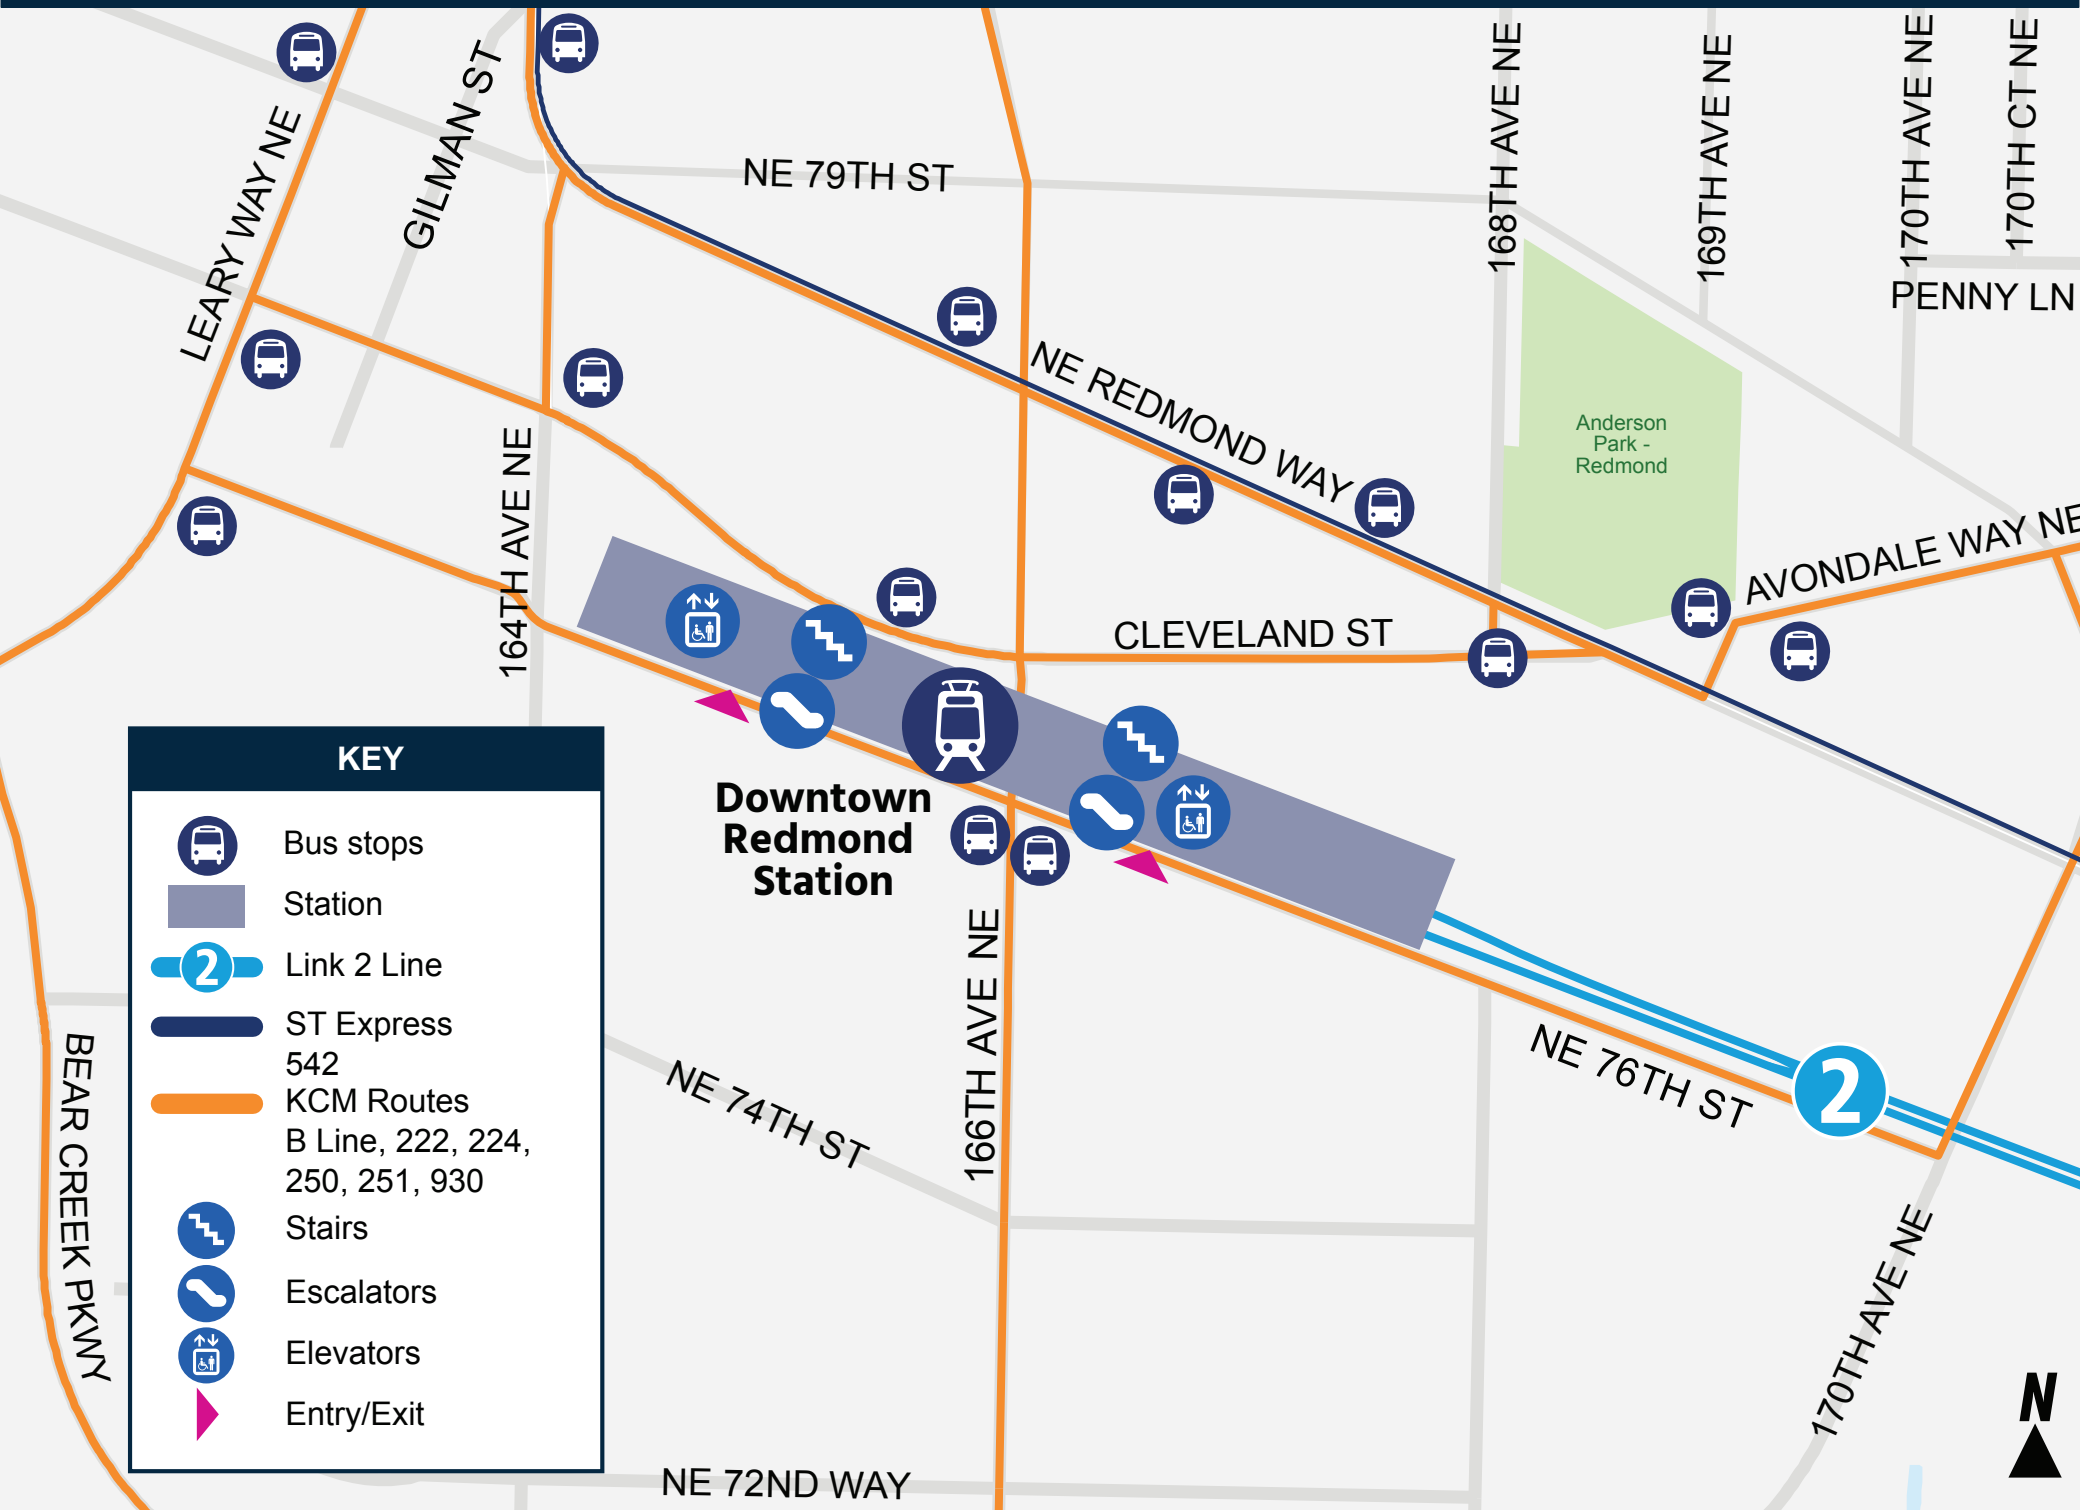

Downtown Redmond Station

KEY

-  Bus stops
-  Station
-  Link 2 Line
-  ST Express 542
-  KCM Routes B Line, 222, 224, 250, 251, 930
-  Stairs
-  Escalators
-  Elevators
-  Entry/Exit