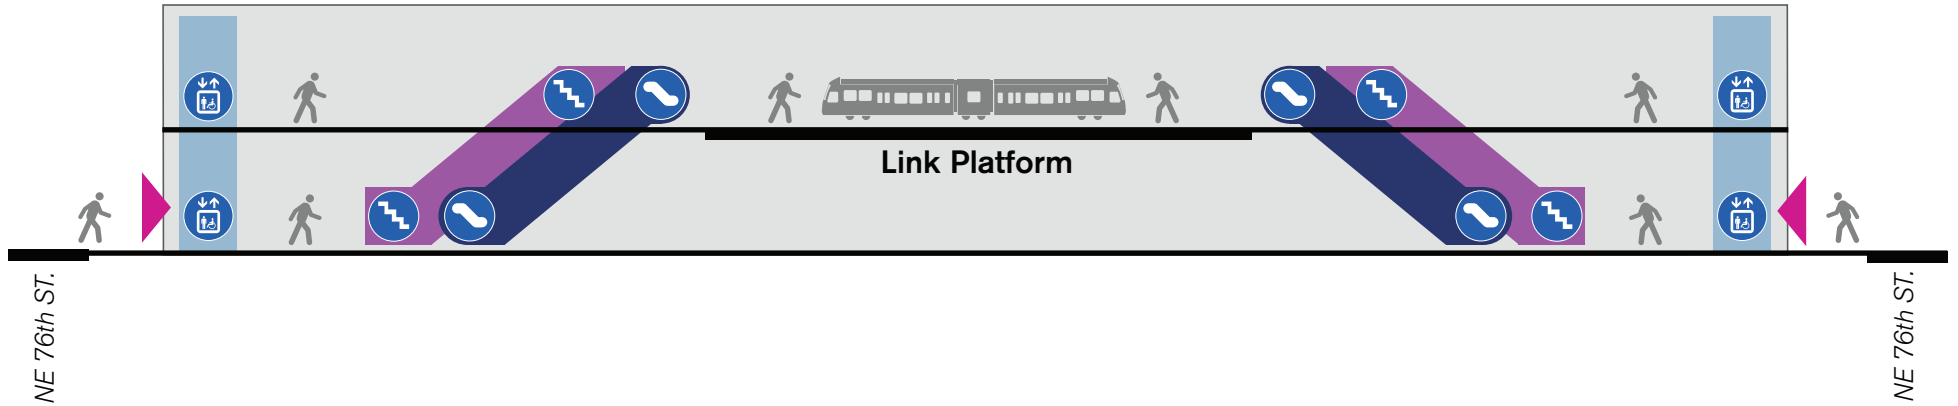

Downtown Redmond Station

KEY

- Station area
- Elevators
- Escalators
- Stairs
- Entry/exit

Downtown Redmond Station

West Entrance

East Entrance

 **CONNECTING ROUTES**

B Line, 222, 223, 224,
250, 251, 930, and 542

Graphic is not to scale