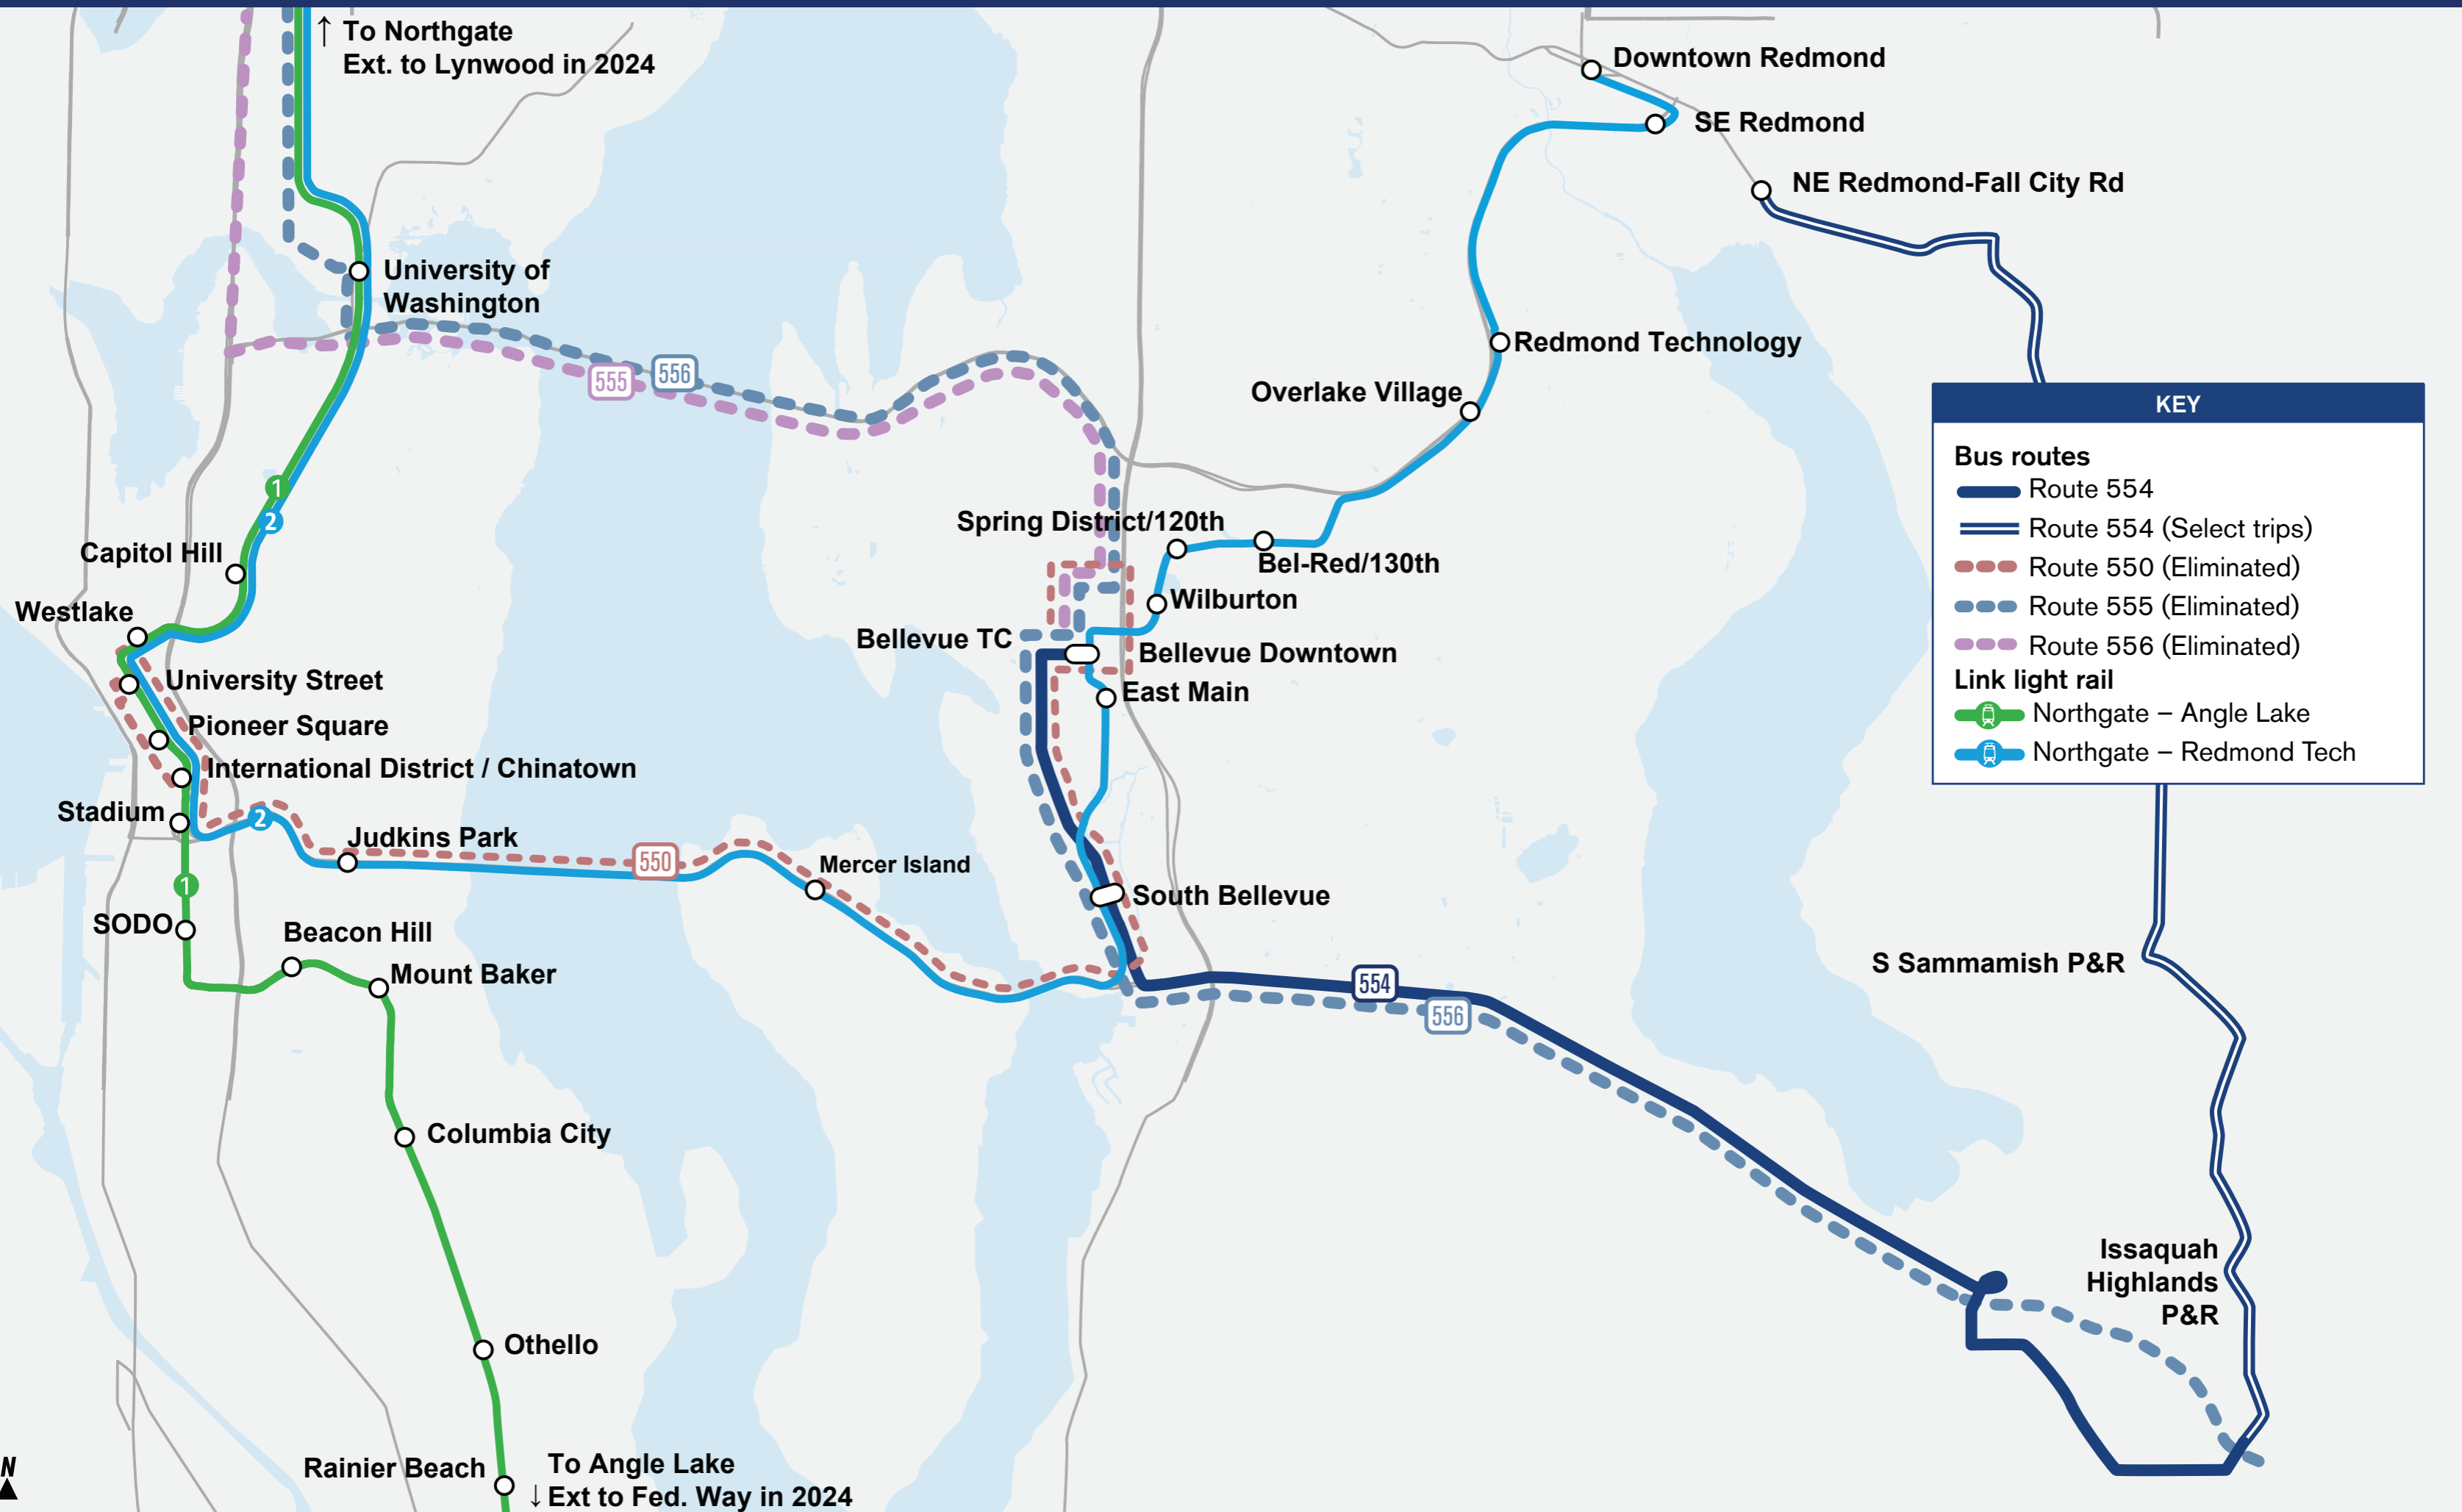

# I-90 Map 550/554/555/556

**KEY**

**Bus routes**

- Route 554
- Route 554 (Select trips)
- Route 550 (Eliminated)
- Route 555 (Eliminated)
- Route 556 (Eliminated)

**Link light rail**

- Northgate - Angle Lake
- Northgate - Redmond Tech

## East Link Connections 프로젝트

### Sound Transit Express Route 554 변경

#### 서비스 제공 지역:

Issaquah, Bellevue, Mercer Island, Seattle, Sammamish(이른 아침 및 늦은 밤 노선 선택)