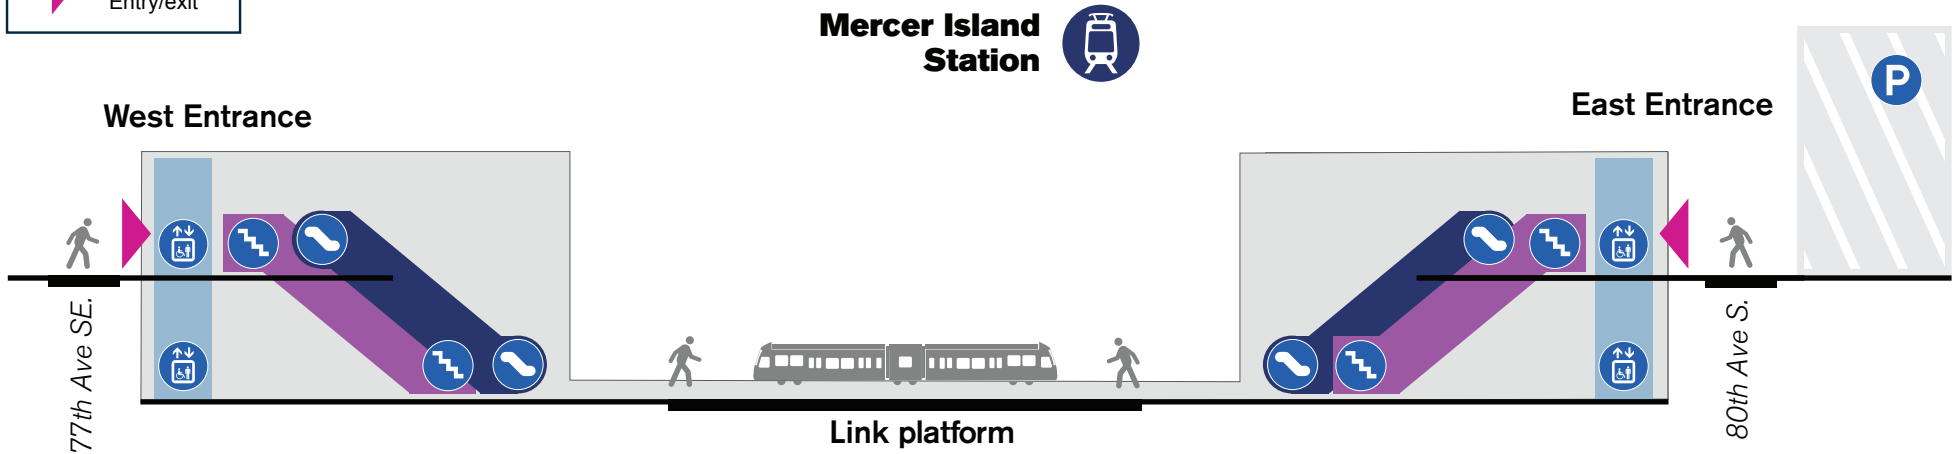

Mercer Island Station

KEY

- Station area
- Elevators
- Escalators
- Stairs
- Parking
- Entry/exit

CONNECTING ROUTES
204, 215, 218, 269, 630

Graphic is not to scale