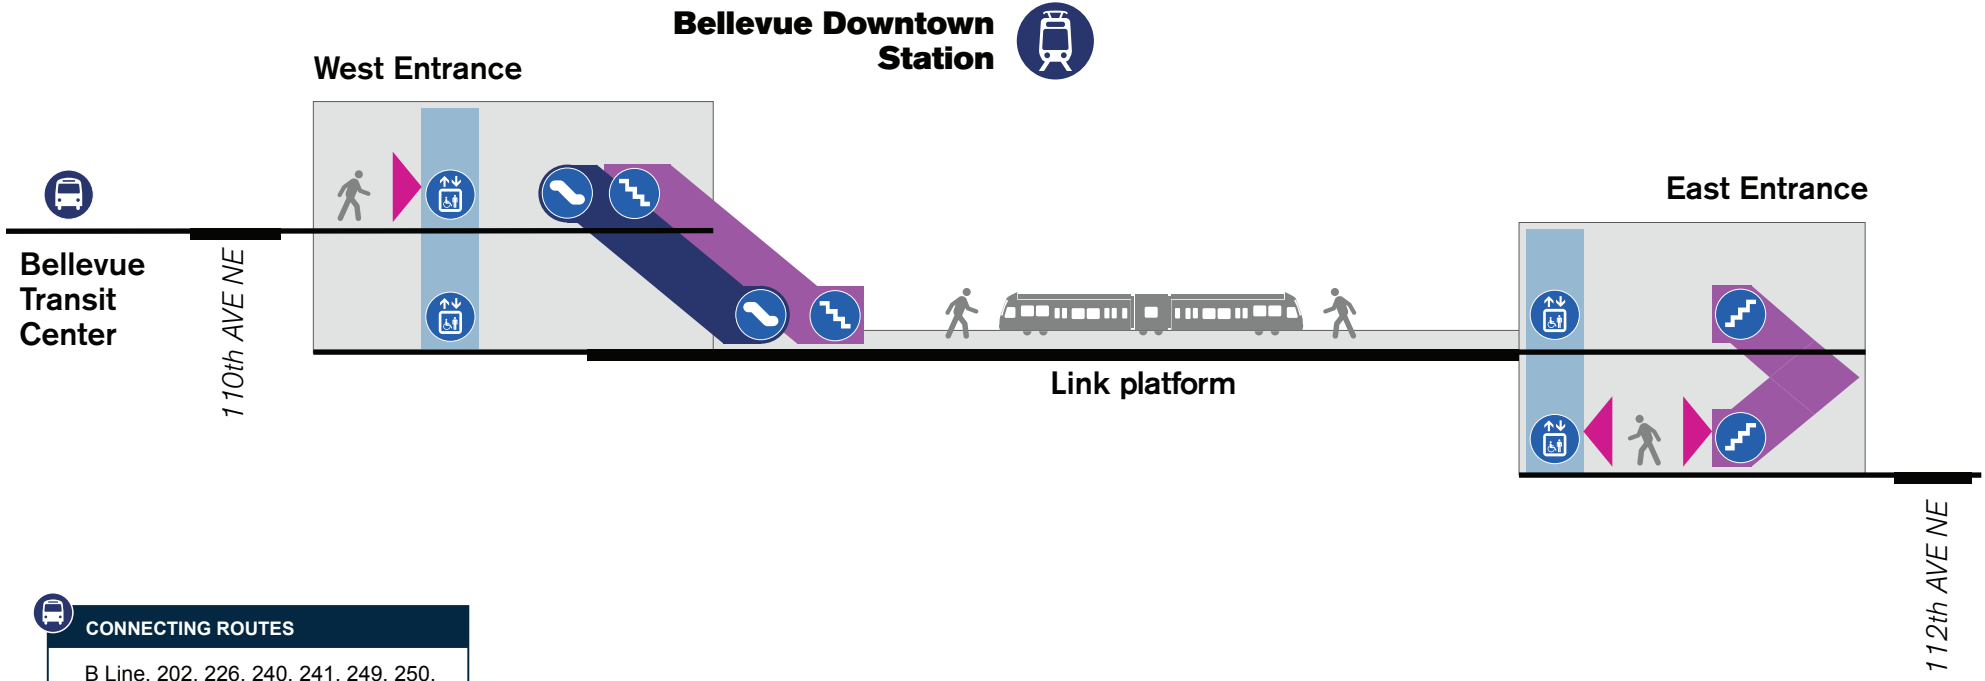

Bellevue Downtown Station

KEY	
	Station area
	Elevators
	Escalators
	Stairs
	Entry/exit

CONNECTING ROUTES
B Line, 202, 226, 240, 241, 249, 250, 270, 342, 532, 535, 554, 560, and 566

Graphic is not to scale