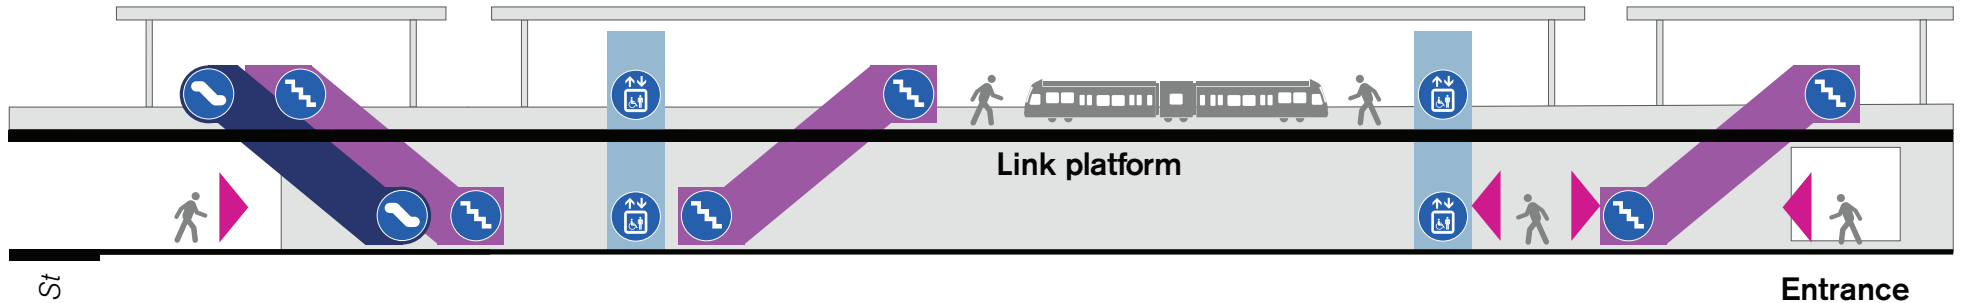

# Wilburton Station

KEY	
	Station area
	Elevators
	Escalators
	Stairs
	Entry/exit

South Entrance

Wilburton Station 

North Entrance

NE 8th St

Entrance

 CONNECTING ROUTES
B Line 226 and 250

*Graphic is not to scale*