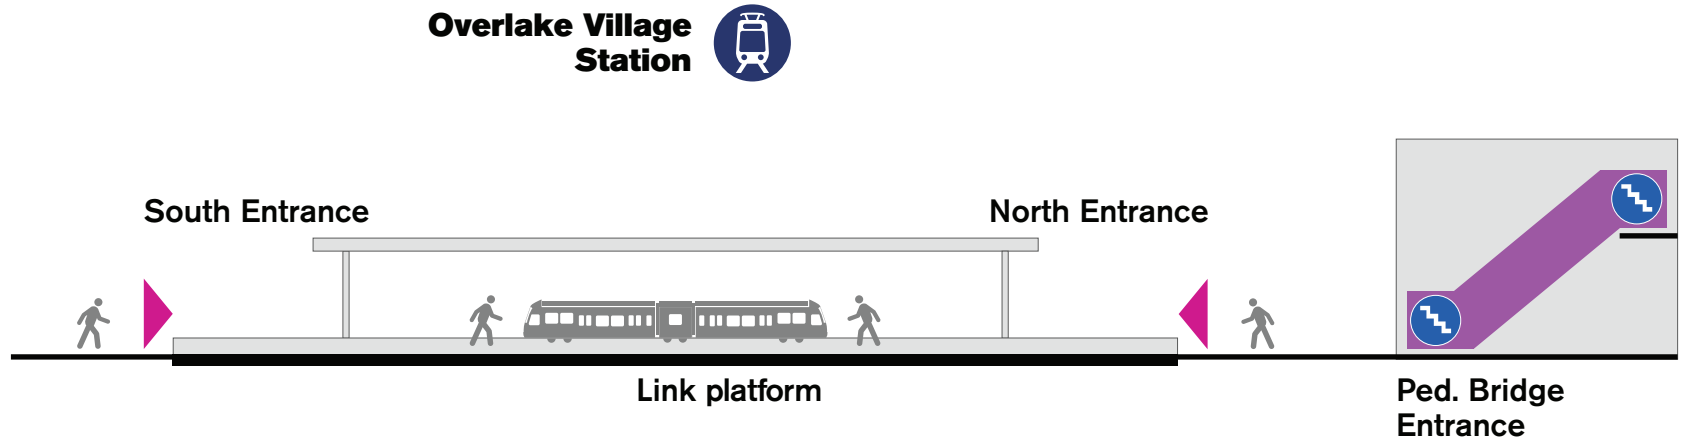

# Overlake Village Station

KEY	
	Station area
	Elevators
	Escalators
	Stairs
	Entry/exit

 CONNECTING ROUTES
222, 223, 245, 544

*Graphic is not to scale*