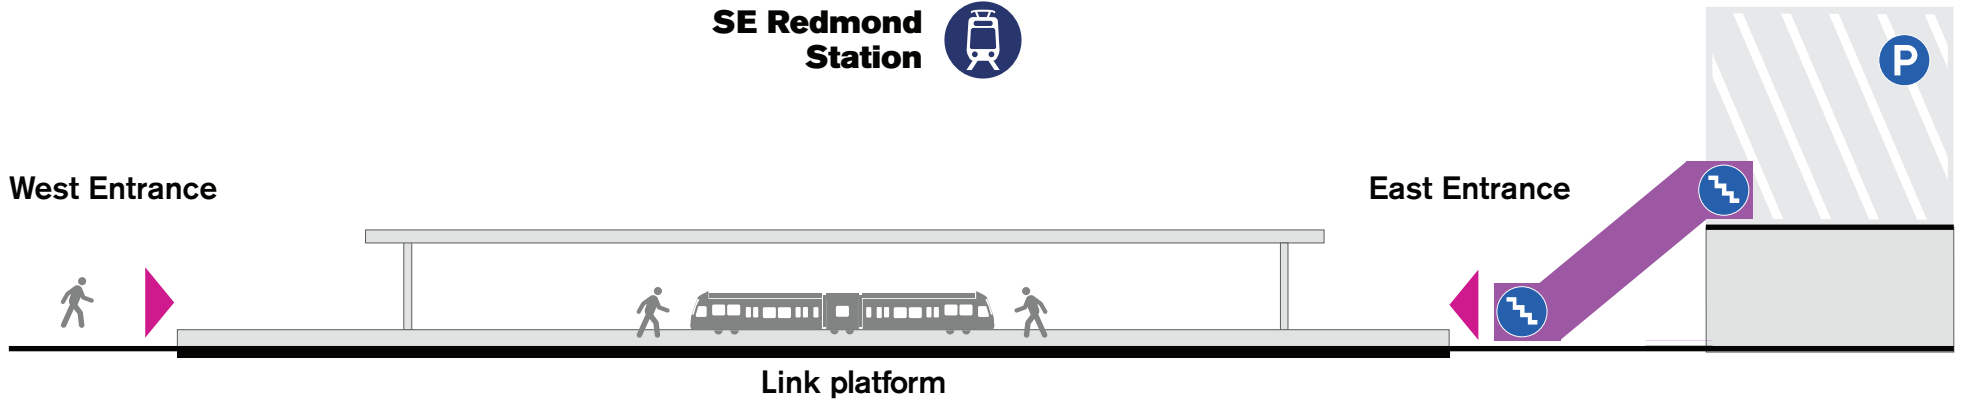

SE Redmond Station

| KEY | |
|--|--------------|
|  | Station area |
|  | Elevators |
|  | Escalators |
|  | Stairs |
|  | Parking |
|  | Entry/exit |

SE Redmond Station

West Entrance

East Entrance

Link platform

|  CONNECTING ROUTES |
|---|
| 251, 269 |

Graphic is not to scale