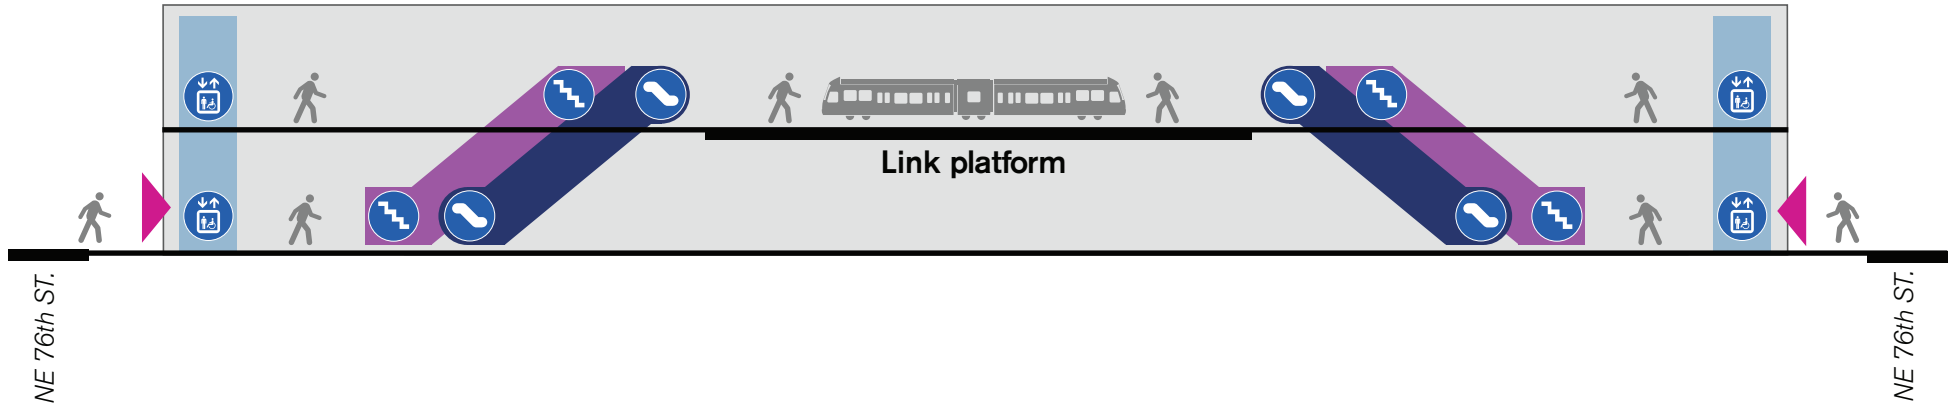

Downtown Redmond Station

KEY

- Station area
- Elevators
- Escalators
- Stairs
- Entry/exit

Downtown Redmond Station

West Entrance

East Entrance

 **CONNECTING ROUTES**

B Line, 222, 224, 250,
251, 930, and 542

Graphic is not to scale