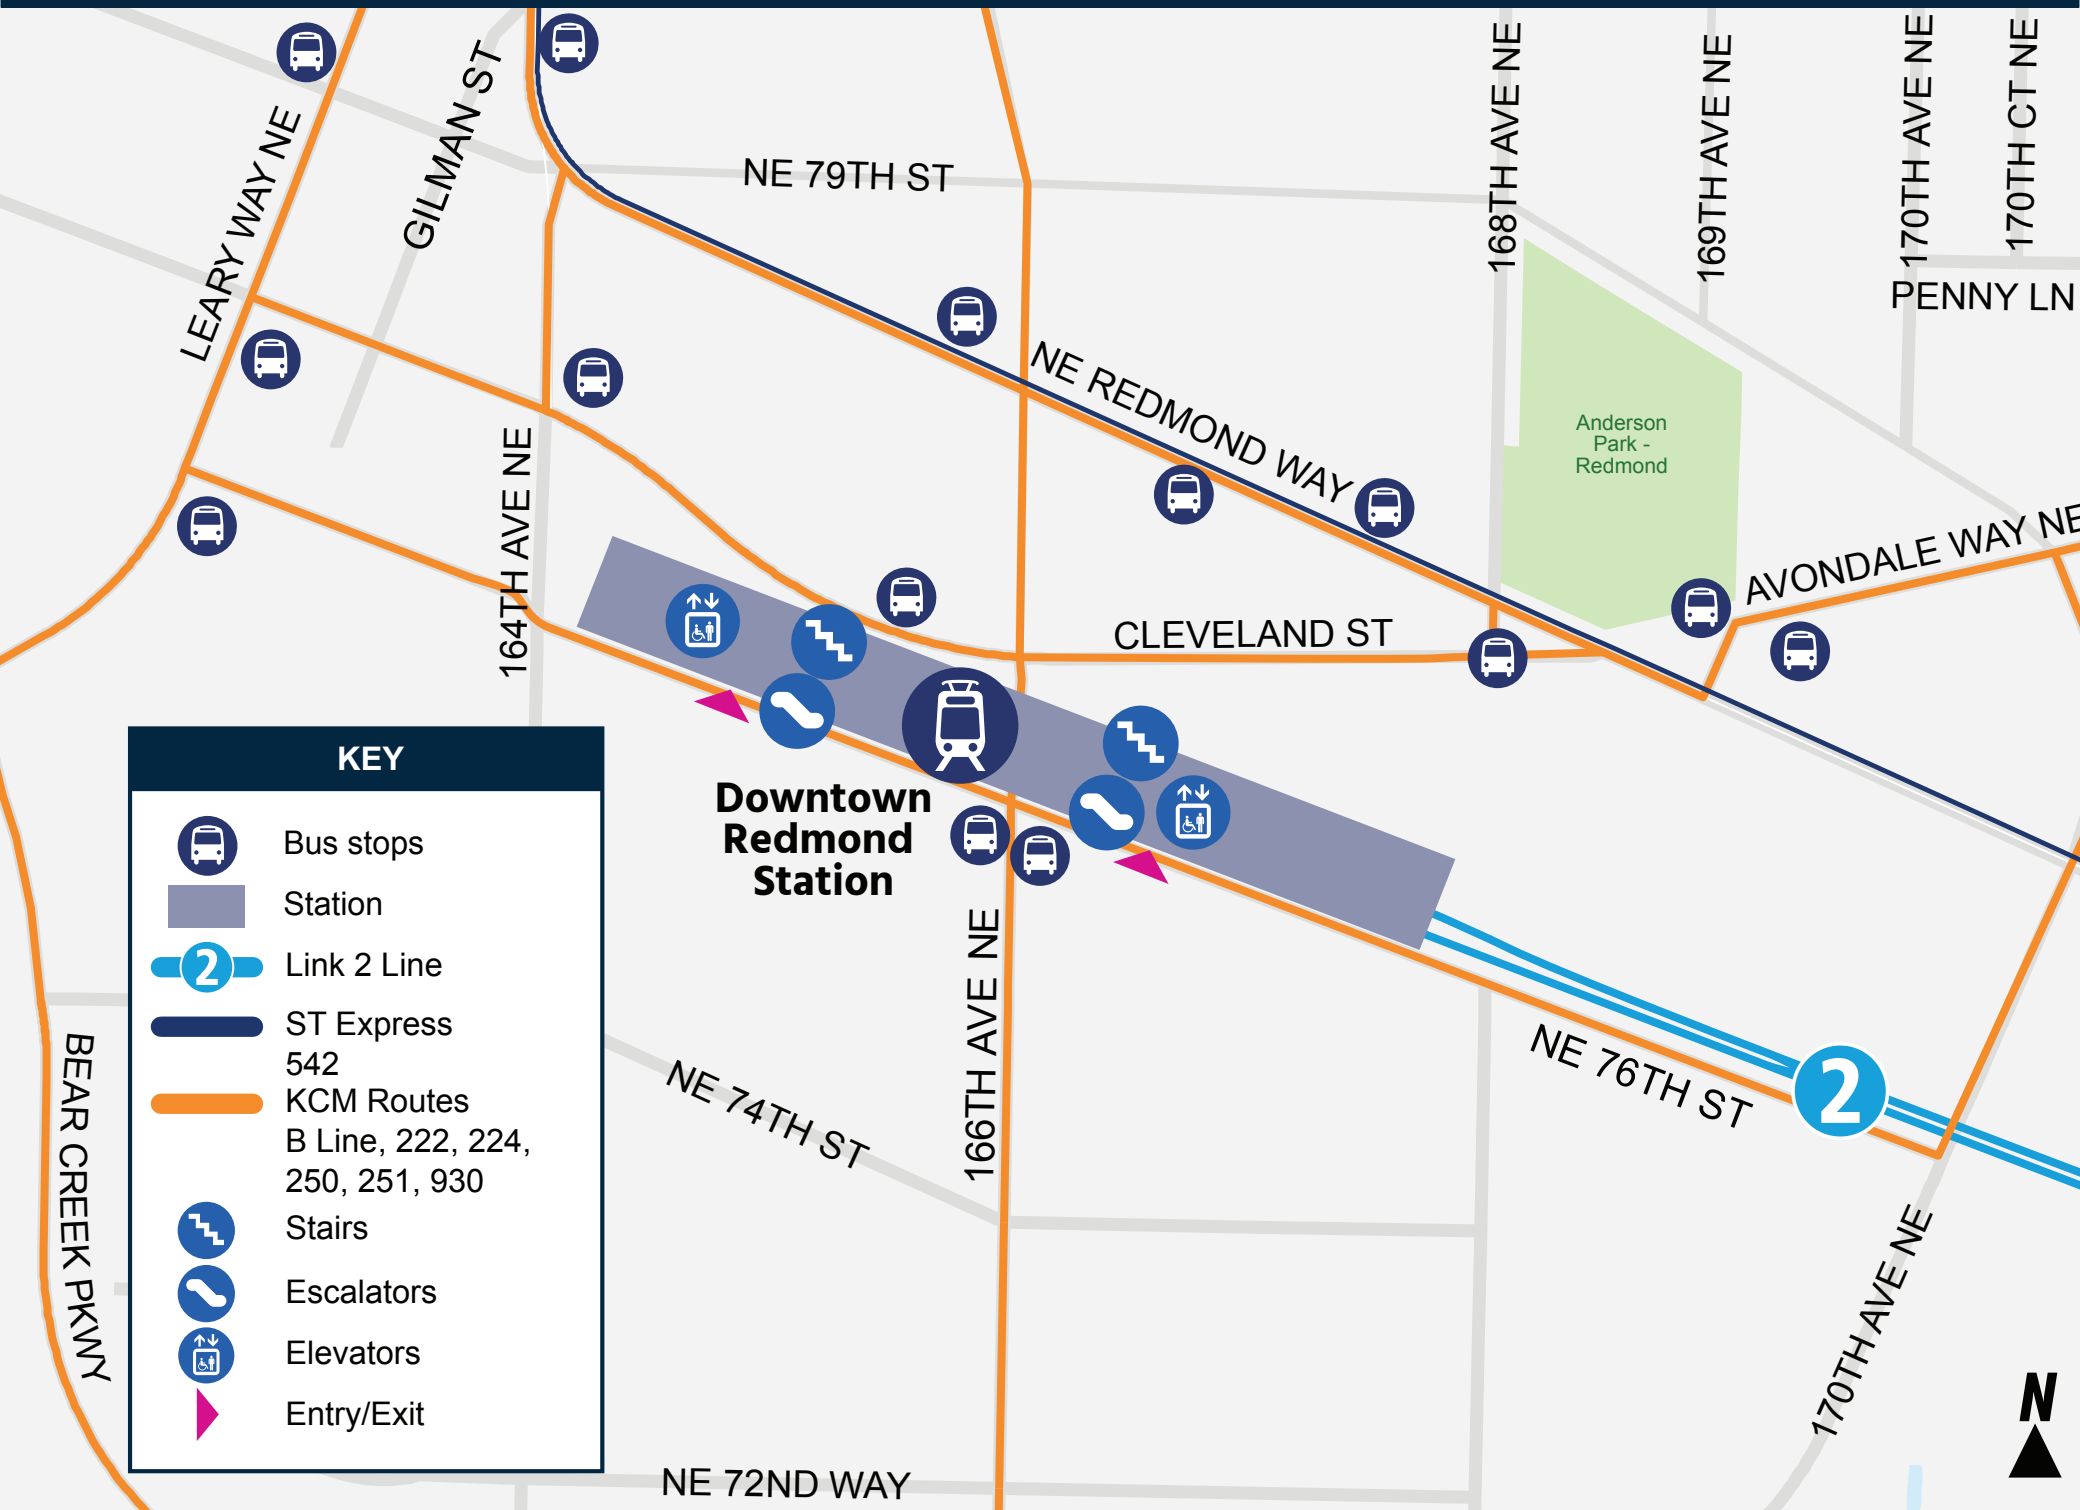

# Downtown Redmond Station

## KEY

-  Bus stops
-  Station
-  Link 2 Line
-  ST Express 542
-  KCM Routes B Line, 222, 224, 250, 251, 930
-  Stairs
-  Escalators
-  Elevators
-  Entry/Exit