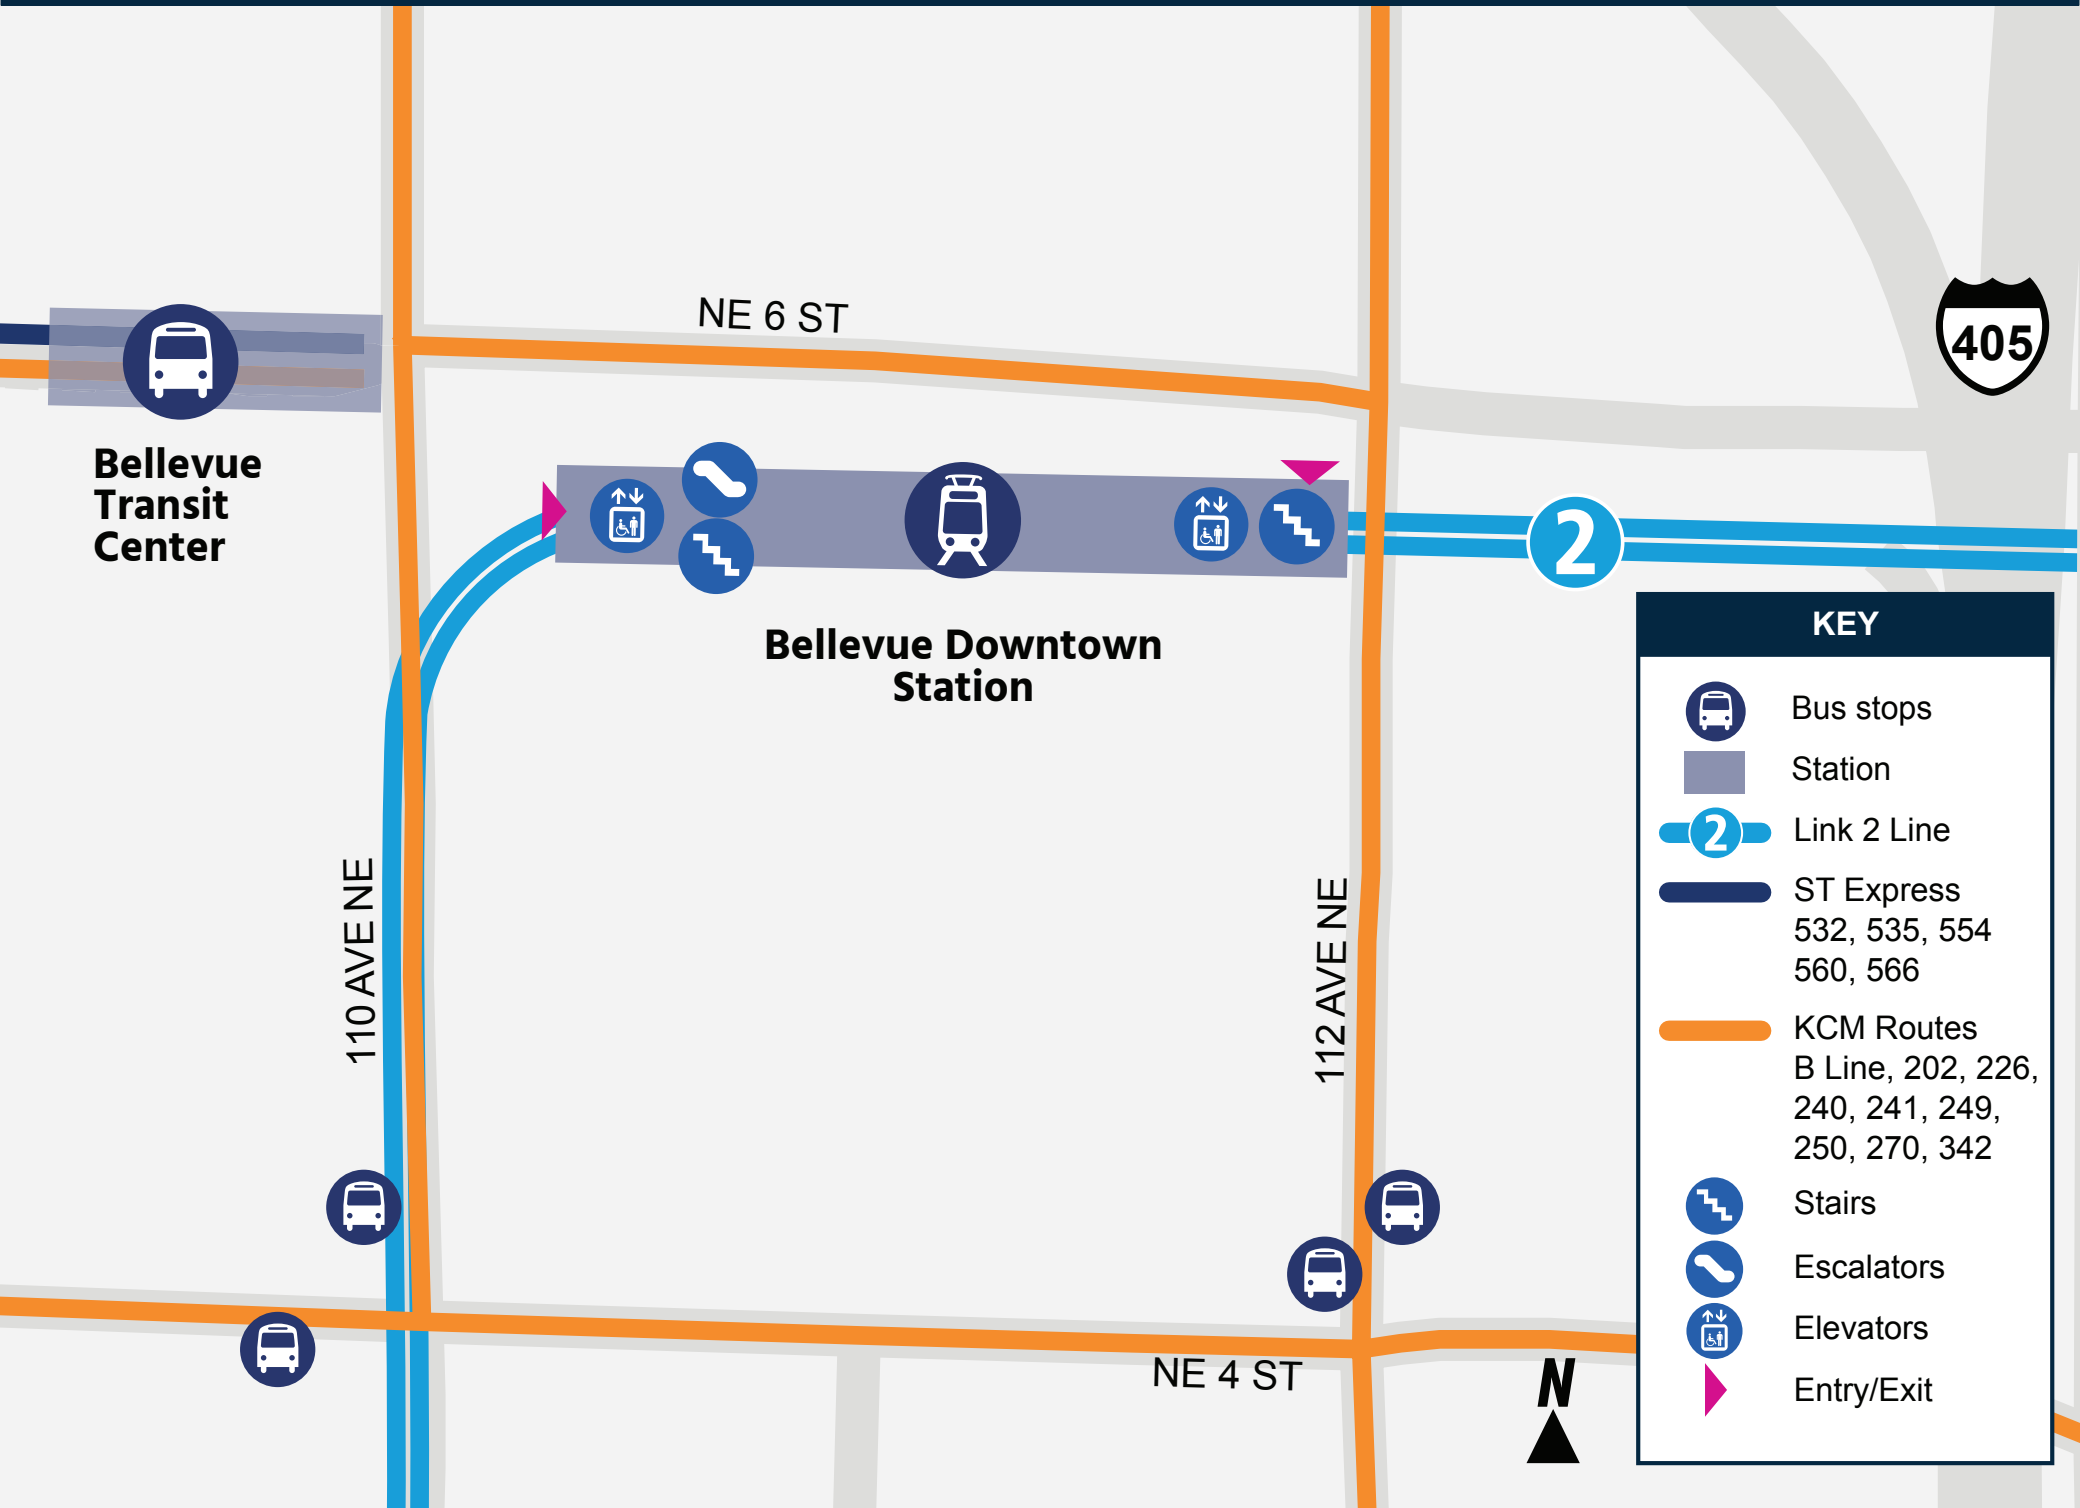

# Bellevue Downtown Station

**Bellevue  
Transit  
Center**

NE 6 ST

**Bellevue Downtown  
Station**

2

110 AVENUE

112 AVENUE

NE 4 ST

## KEY

Bus stops

Station

Link 2 Line

ST Express  
532, 535, 554  
560, 566

KCM Routes  
B Line, 202, 226,  
240, 241, 249,  
250, 270, 342

Stairs

Escalators