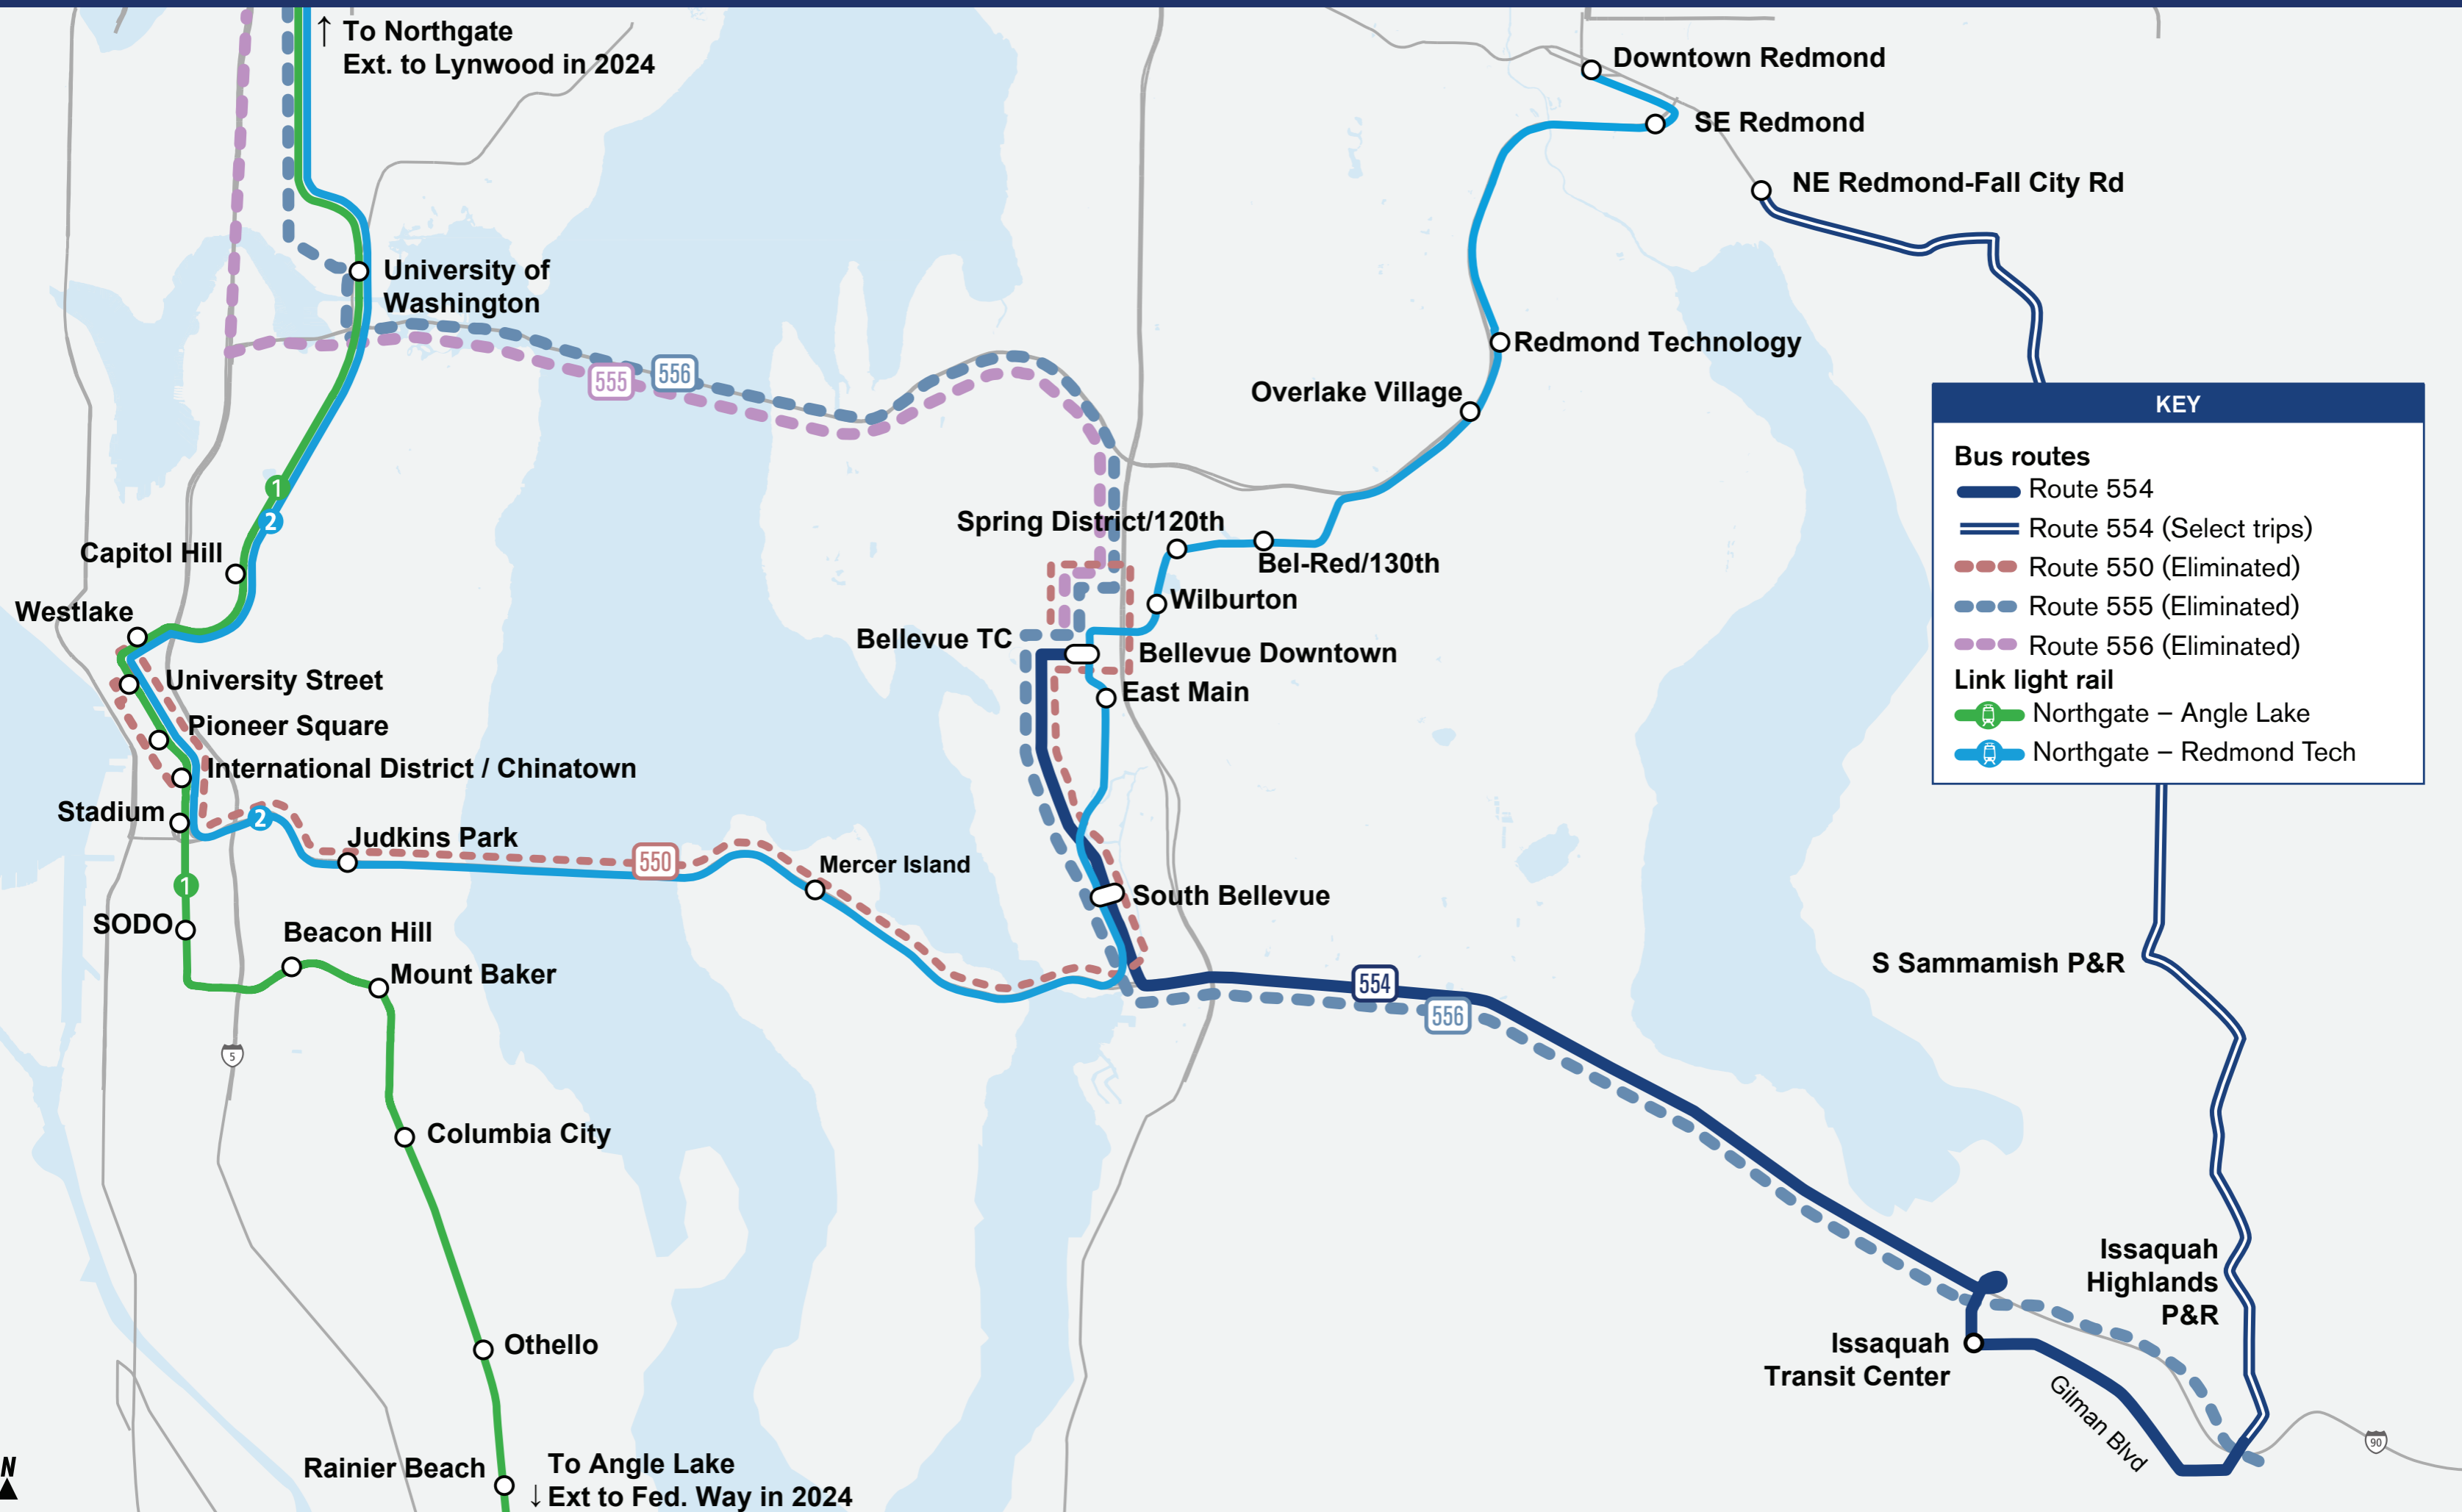

# I-90 Map 550/554/555/556

**KEY**

**Bus routes**

- Route 554 (Solid dark blue line)
- Route 554 (Select trips) (Double solid dark blue line)
- Route 550 (Eliminated) (Dashed red line)
- Route 555 (Eliminated) (Dashed blue line)
- Route 556 (Eliminated) (Dashed purple line)

**Link light rail**

- Northgate – Angle Lake (Green line with train icon)
- Northgate – Redmond Tech (Blue line with train icon)

↑ To Northgate  
Ext. to Lynwood in 2024

↓ To Angle Lake  
Ext to Fed. Way in 2024

### Sound Transit Express Route 550 – Papalitan sa 2023 – Yugto 3

#### Mga Sineserbisyuhang Kapitbahayan:

- Bellevue, Mercer Island, Seattle