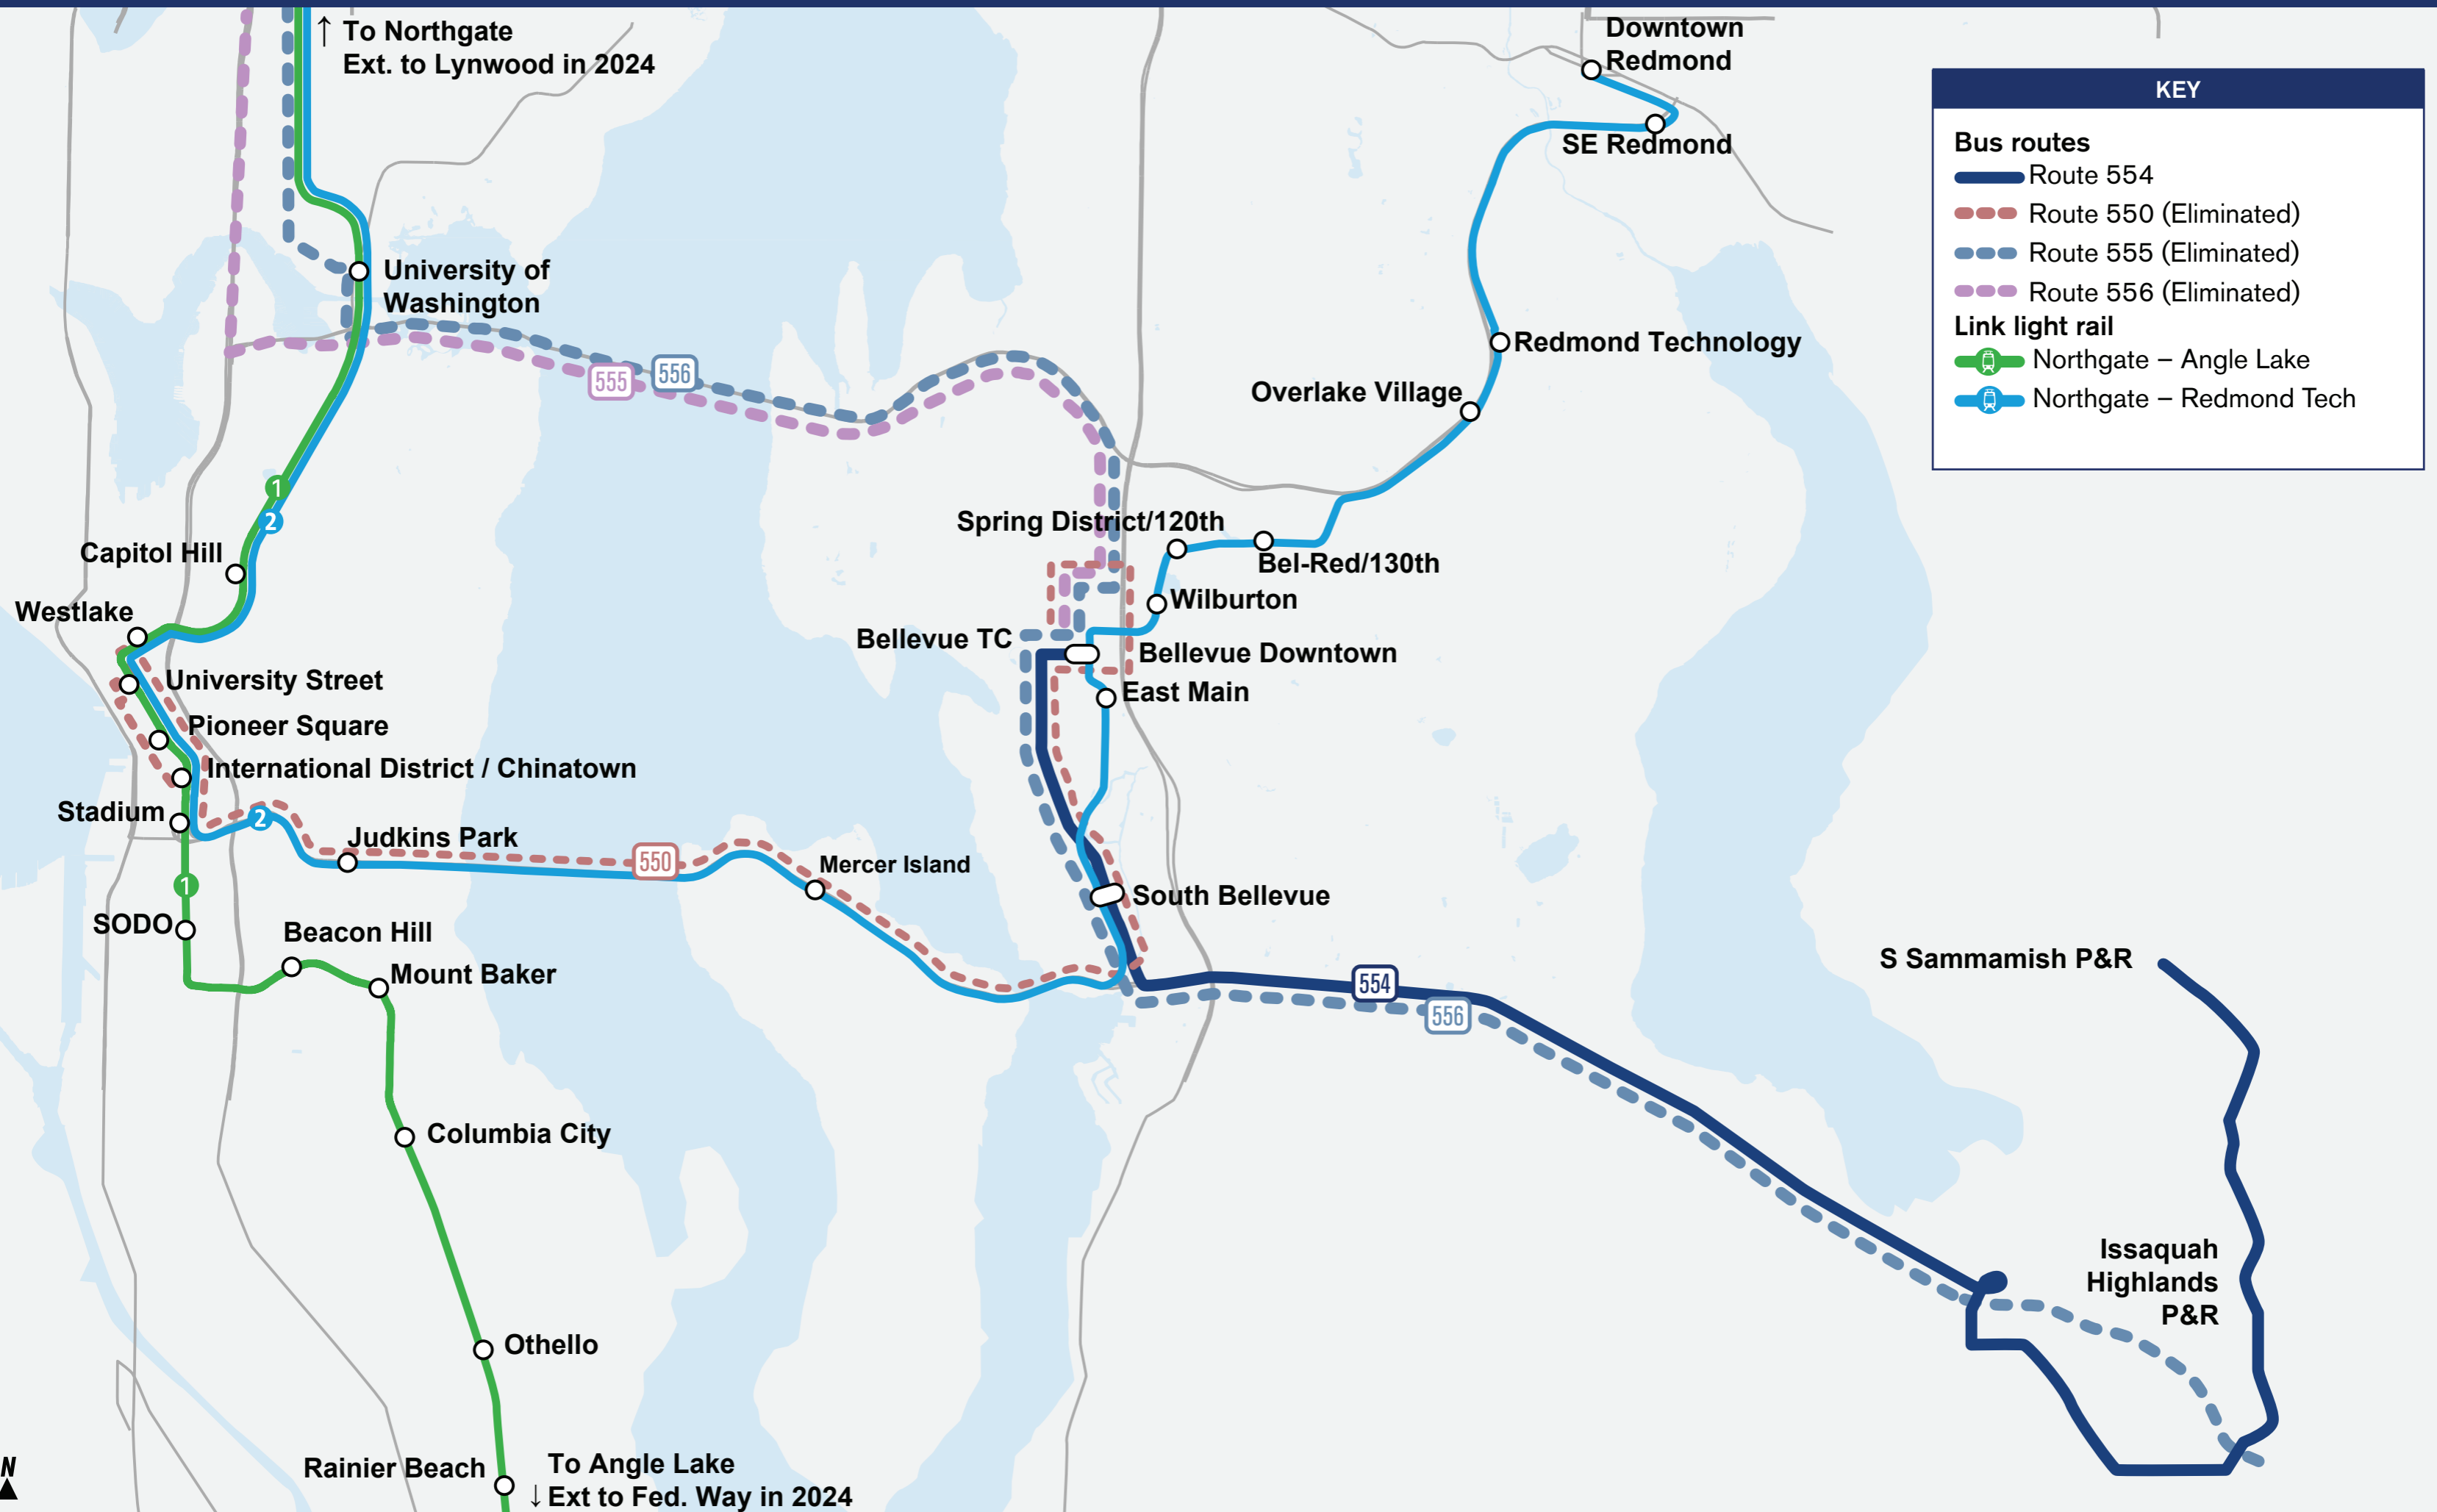

I-90 Map 550/554/555/556

↑ To Northgate
Ext. to Lynwood in 2024

University of
Washington

Downtown
Redmond

SE Redmond

Redmond Technology

Overlake Village

Spring District/120th

Pioneer Square

International District / Chinatown

Stadium

Judkins Park

Mercer Island

South Bellevue

SODO

Beacon Hill

Mount Baker

S Sammamish P&R

Columbia City

Issaquah
Highlands
P&R

Othello

Rainier Beach

↓ To Angle Lake
Ext to Fed. Way in 2024

Proyektong East Link Connections

Pinalitang Sound Transit Express Route 550

Mga Sineserbisyuhang Kapitbahayan:

- Bellevue, Mercer Island, Seattle

Buod ng Mga Iminumungkahing Pagbabago:

- Aalisin ang Route 550 at papalitan ng Link 2 Line

Bakit iminumungkahi ang pagbabagong ito?